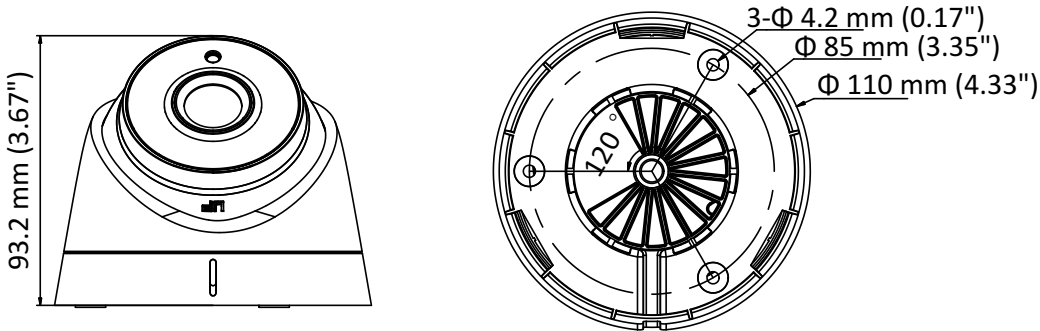

www.hikvision.com

Specifications

Camera	
Image Sensor	2 MP CMOS image sensor
Signal System	PAL/NTSC
Effective Pixels	1920 (H) × 1080 (V)
Min. illumination	0.01 Lux @ (F1.2,AGC ON),0 Lux with IR
Shutter Time	1/25(1/30) s to 1/50,000 s
Lens	3.6mm (2.8 mm, 6 mm, 8 mm, 12 mm, 16 mm optional)
	Field of view: 103° (2.8 mm), 82.2°(3.6mm), 54°(6mm), 37.7°(8mm), 24.2°(12 mm), 18.8° (16 mm)
Lens Mount	M12
Day & Night	ICR
Angle Adjustment	Pan: 0° to 360°, Tilt: 0° to 75°, Rotation: 0° to 360°
Synchronization	Internal synchronization
Video Frame Rate	1080p@25fps/1080p@30fps
HD Video Output	1 analog HD output
S/N Ratio	>62 dB
General	
Operating Conditions	-40 °C to 60 °C (-40 °F to 140 °F), Humidity: 90% or less (non-condensation)
Power Supply	12 V DC±15%
Power Consumption	Max. 4 W
Protection Level	IP66
IR Range	Up to 40 m
Dimension	Φ110 mm × 93.2 mm (4.33" × 3.67")
Weight	350 g (0.77 lb.)

批注 [t1]:

Order Model

DS-2CE51D0T-IT3F

Dimensions

Accessories

DS-1272ZJ-110-TRS
Wall Mounting Bracket

DS-1275ZJ
Vertical Pole Mounting Bracket

DS-1276ZJ
Corner Mounting Bracket