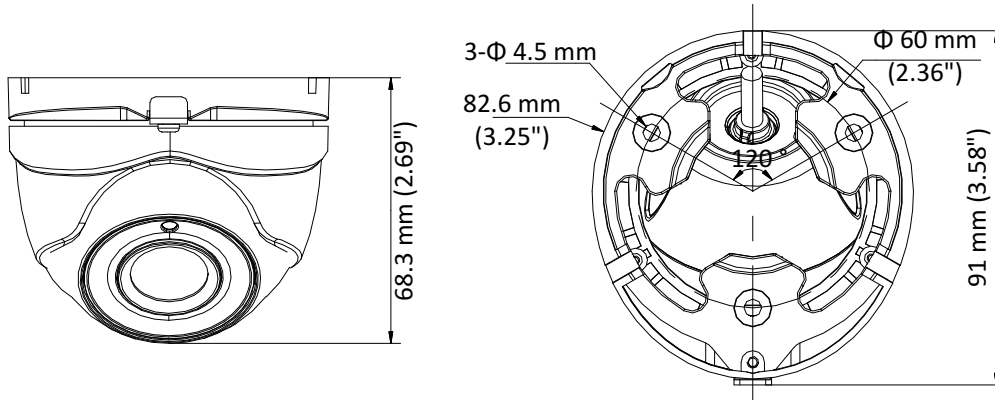

Order Models

DS-2CE51D8T-ITM

Dimension

Accessory

Distributed by