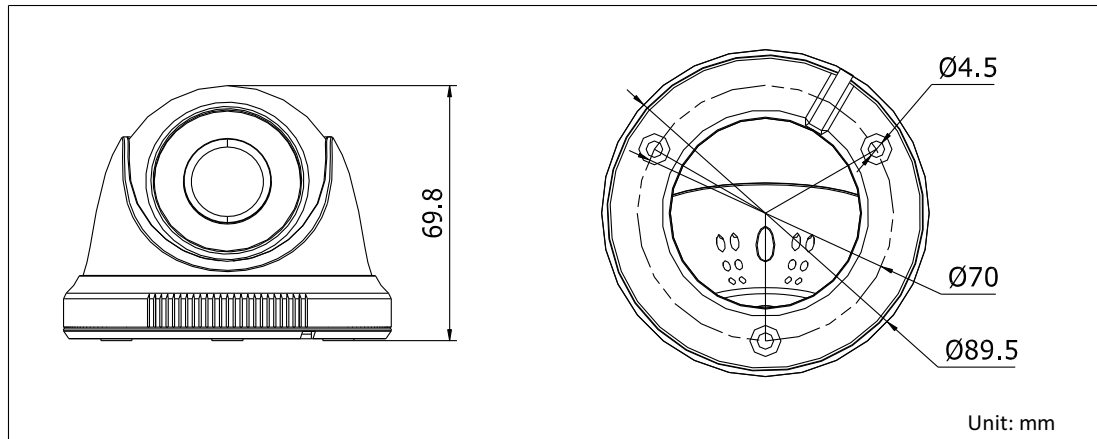

Dimensions