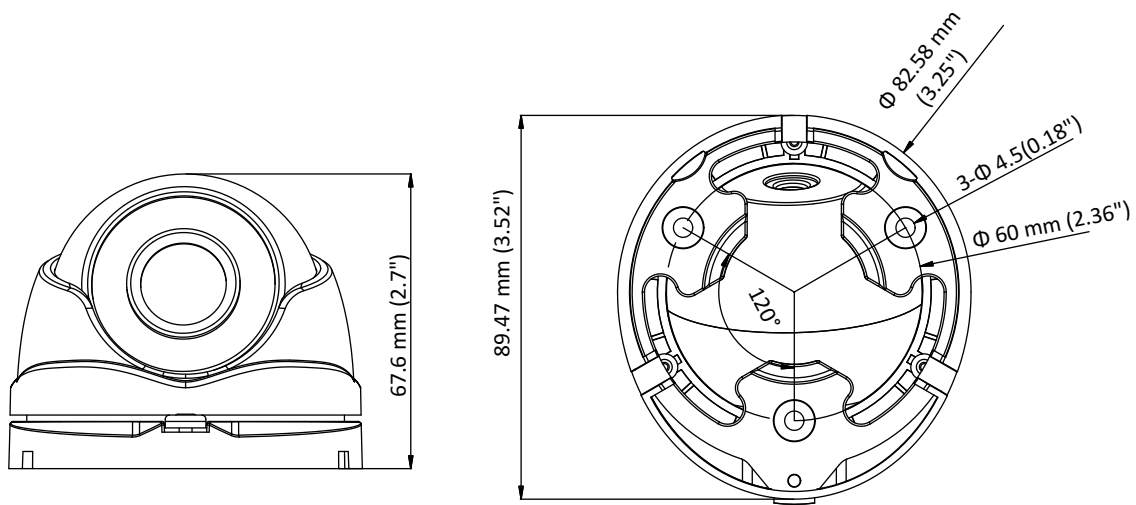

DS-2CE56C0T-IRMF HD 720p IR Turret Camera

Key Features

- 1 megapixel high performance CMOS
- Analog HD output, up to 720p resolution
- Day/Night switch
- DNR
- Smart IR
- Up to 20 m IR distance
- Switchable TVI/AHD/CVI/CVBS
- IP66

Specification

Camera	
Image Sensor	1 MP CMOS Image Sensor
Signal System	PAL/NTSC
Effective Pixels	1296 (H) × 732 (V)
Min. illumination	0.1 Lux@(F1.2,AGC ON), 0 Lux with IR
Shutter Time	1/25 (1/30) s to 1/50,000 s
Lens	2.8 mm, 3.6 mm, 6 mm optional
	Field of view: 70.9° (3.6 mm), 92° (2.8 mm), 56.7° (6 mm)
Lens Mount	M12
Day & Night	ICR
Angle Adjustment	Pan: 0° to 360°, Tilt: 0° to 75°, Rotation: 0° to 360°
Synchronization	Internal synchronization
Video Frame Rate	720p@25fps/720p@30fps
HD Video Output	1 analog HD output
S/N Ratio	>62 dB
General	
Operating Conditions	-40 °C to 60 °C (-40 °F to 140 °F), Humidity: 90% or less (non-condensation)
Power Supply	12 V DC ± 15%
Power Consumption	Max. 4 W
Protection Level	IP66
IR Range	Up to 20 m
Dimensions	89.47 × 67.6 mm (3.52" × 2.7")
Weight	340 g (0.75 lb.)

Order Model

DS-2CE56C0T-IRMF

Dimensions

Accessories

DS-1272ZJ-110-TRS
Wall Mounting Bracket

DS-1275ZJ
Vertical Pole Mounting Bracket

DS-1276ZJ
Corner Mounting Bracket

DS-1H18
Video Balun