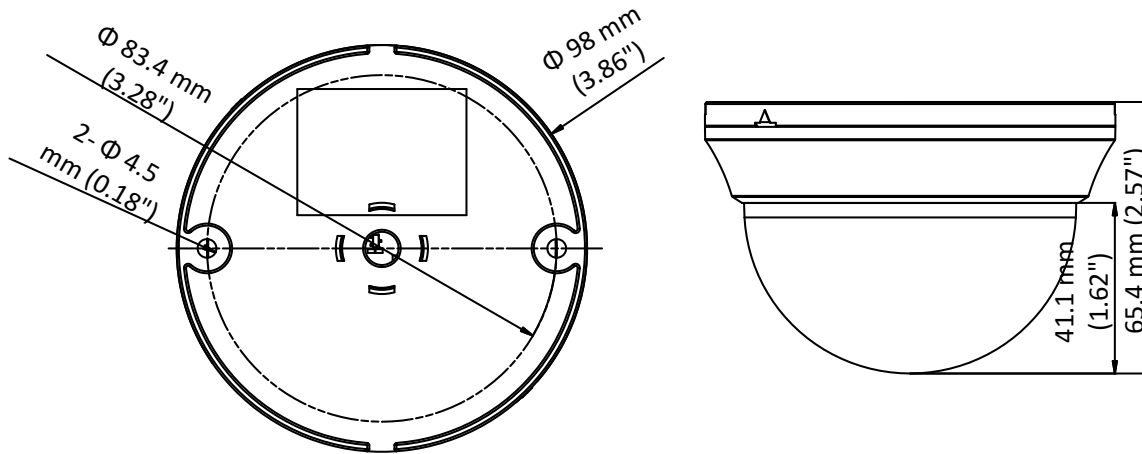

Dimensions