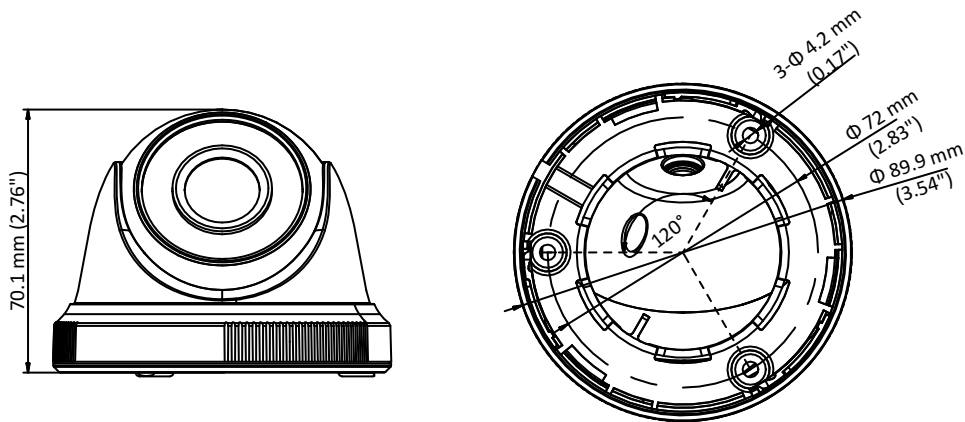

Dimensions