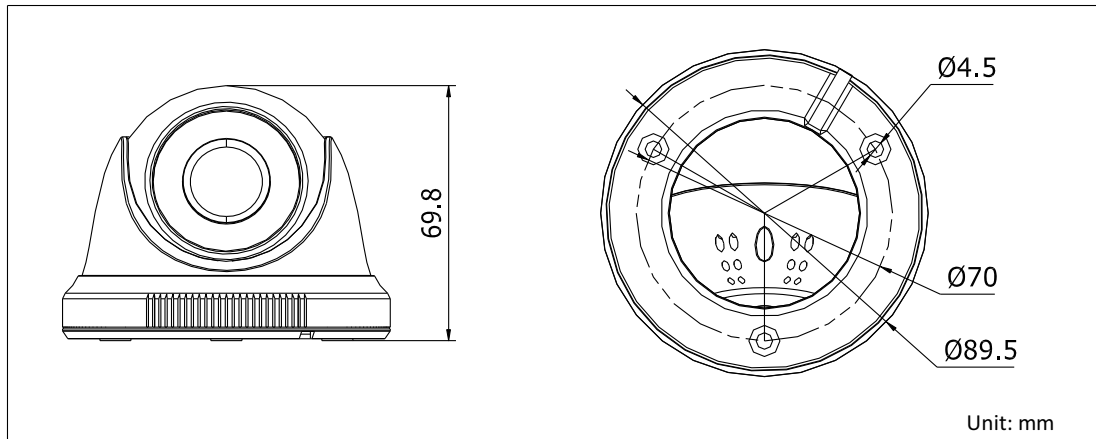

DS-2CE56C2T-IRP HD720P Indoor IR Turret Camera

Key Features

- 1.3 Megapixel high-performance CMOS
- Analog HD output, up to 720P resolution
- True Day/Night
- DNR, Smart IR
- Up to 20m IR distance

Specifications

Camera	
Image Sensor	1.3MP CMOS Image Sensor
Signal System	PAL/NTSC
Effective Pixels	1280(H)*960(V)
Min. illumination	0.01 Lux @ (F1.2,AGC ON),0 Lux with IR
Shutter Time	1/25(1/30)s to 1/50,000s
Lens	2.8mm, 3.6mm, 6mm optional
	Angle of View: 74.6°(3.6mm), 92.6°(2.8mm), 49°(6mm)
Lens Mount	M12
Day & Night	ICR
Angle Adjustment	Pan: 0 - 360°, Tilt: 0 - 75°, Rotation: 0 - 360°
Synchronization	Internal synchronization
Video Frame Rate	720p@25fps/720p@30fps
HD Video Output	1 Analog HD output
S/N Ratio	>62dB
General	
Operating Conditions	-20 °C - 45 °C (-4 °F - 113 °F), Humidity 90% or less (non-condensing)
Power Supply	12 VDC ± 15%
Power Consumption	Max. 4W
IR Range	Up to 20m
Dimensions	Φ89.5 × 69.8 mm(Φ3.52" × 2.75")
Weight	250 g

Order Models

DS-2CE56C2T-IRP

Dimensions

Accessories

DS-1272ZJ-110-TRS
Wall Mounting

DS-1275ZJ
Vertical Pole Mounting

DS-1276ZJ
Corner Mounting

DS-1H18
Video Balun