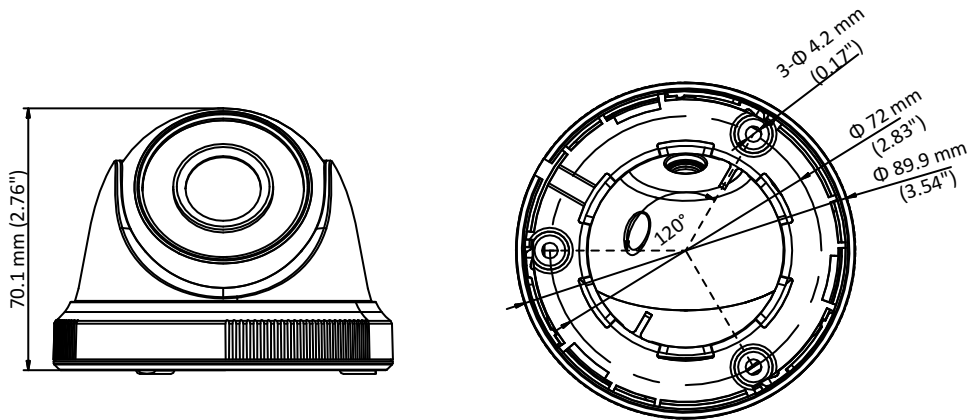

Dimensions