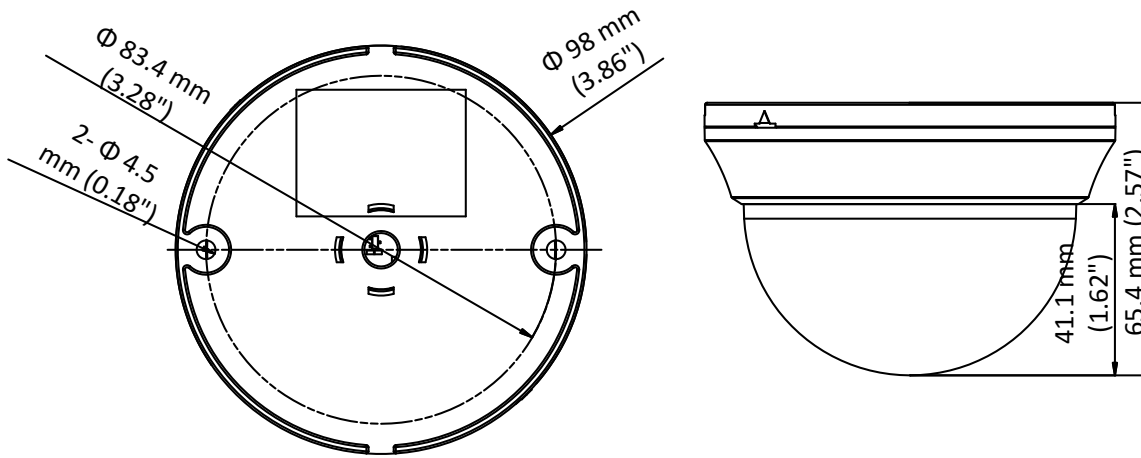

Dimensions