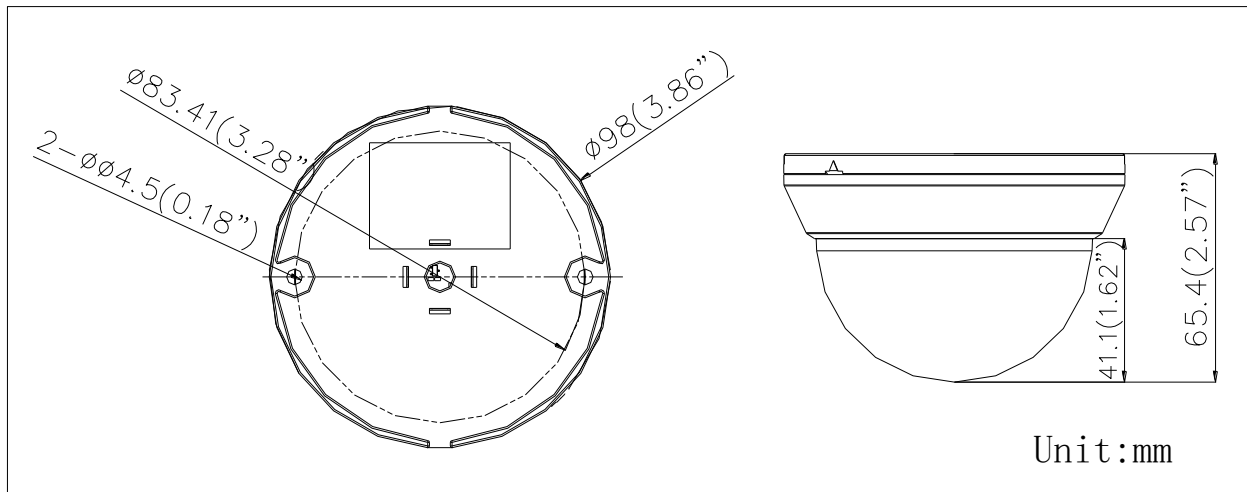

Dimensions

Distributed by

Headquarters
No.555 Qianmo Road, Binjiang District,
Hangzhou 310051, China
T +86-571-8807-5998
overseasbusiness@hikvision.com

Hikvision Poland
T +48-22-460-01-50
poland@hikvision.com

Hikvision USA
T +1-909-895-0400
sales.usa@hikvision.com

Hikvision India
T +91-22-28469900
sales@pramahikvision.com

Hikvision UK
T +44-1628-9021-4
support.uk@hikvision.com

Hikvision Europe
T +31-23-5542770
saleseuro@hikvision.com

Hikvision Italy
T +39-0438-6902
info.it@hikvision.com

Hikvision Singapore
T +65-6684-4718
sg@hikvision.com

Hikvision Middle East
T +971-4-8816086
salesme@hikvision.com

Hikvision France
T +33(0)1-85-330-444
info.fr@hikvision.com

Hikvision Oceania
T +61-2-8599-4233
salesau@hikvision.com

Hikvision Russia
T +7-495-669-67-99
saleru@hikvision.com

Hikvision Spain
T +34-91-737-16-55
info.es@hikvision.com

Hikvision Hong Kong
T +852-2151-1761