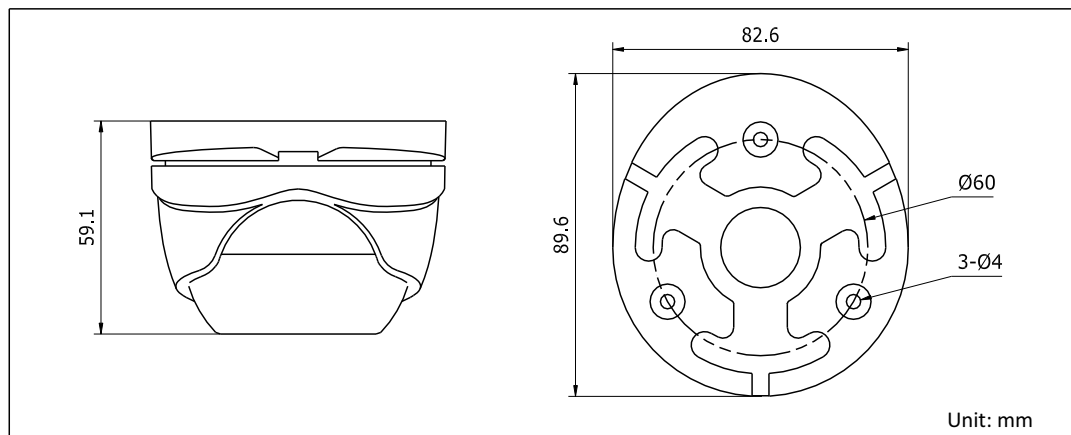

DS-2CE56D0T-IRM HD1080p IR Turret Camera

Key Features

- 2 megapixel high-performance CMOS
- Analog HD output, up to 1080p resolution
- True Day/Night, Smart IR
- Up to 20 m IR distance
- IP66 weatherproof

Specifications

Camera	
Image Sensor	2MP CMOS Image Sensor
Signal System	PAL/NTSC
Frame Rate	PAL: 1080p@25fps NTSC: 1080p@30fps
Resolution	1920 (H) × 1080 (V)
Min. illumination	0.01 Lux @(F1.2, AGC ON), 0 Lux with IR
Shutter Time	1/25(1/30)s to 1/50,000s
Lens	2.8 mm, 3.6 mm, 6 mm fixed lens
Horizontal Field of View	103 ° (2.8 mm), 82.2 ° (3.6 mm), 54 ° (6 mm)
Lens Mount	M12
Day & Night	IR cut filter
Angle Adjustment	Pan: 0 to 360°, Tilt: 0 to 75°, Rotation: 0 to 360°
Synchronization	Internal synchronization
Menu	
AGC	Low/middle/high
Day/Night Mode	Smart/color/BW(Black and White)
Backlight Compensation	Yes
DWDR	Yes
Language	English, Chinese
Functions	Brightness, Sharpness, DNR, Mirror
Interface	
Video Output	1 HD analog output
General	
Operating Conditions	-40 °C to 60 °C (-40 °F to 140 °F), Humidity 90% or less (non-condensing)
Power Supply	12 VDC ±15%
Power Consumption	Max. 4W
Ingress Protection	IP66
Material	Metal
IR Range	Up to 20 m
Dimension	89.6 mm × 59.1 mm (3.53" × 2.33")
Weight	Approx. 340 g (0.75 lb.)

Order Models

DS-2CE56D0T-IRM

Dimensions

Accessories

DS-1272ZJ-110-TRS

Wall Mount

DS-1275ZJ-SUS

Vertical Pole Mount