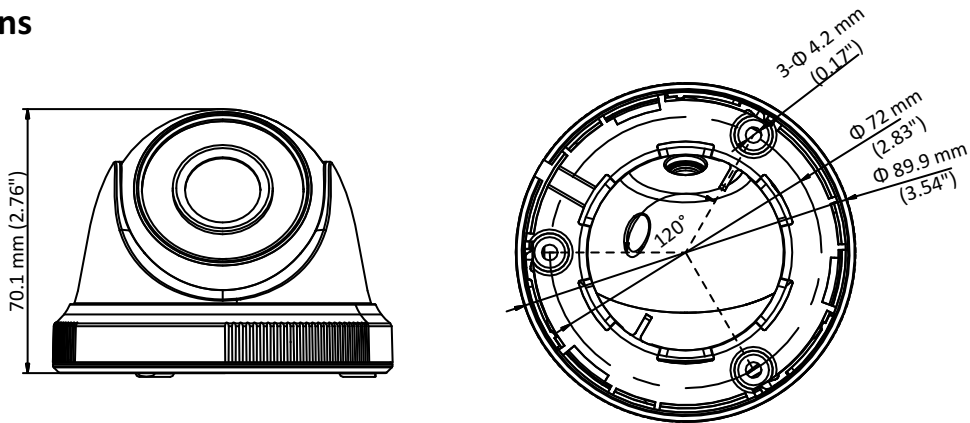

## Specifications

<b>Camera</b>	
Image Sensor	2MP CMOS image sensor
Signal System	PAL/NTSC
Frame Rate	PAL: 1080p@25fps NTSC: 1080p@30fps
Resolution	1920 (H) × 1080 (V)
Min. illumination	0.01 Lux @ (F1.2,AGC ON),0 Lux with IR
Shutter Time	1/25 (1/30) s to 1/50,000 s
Lens	3.6 mm, 2.8 mm, 6 mm fixed lens
Horizontal Field of View	103° (2.8 mm), 82.2° (3.6 mm), 54° (6 mm)
Lens Mount	M12
Day & Night	IR cut filter
Angle Adjustment	Pan: 0° to 360°, Tilt: 0° to 75°, Rotation: 0° to 360°
Synchronization	Internal synchronization
<b>Menu</b>	
AGC	Low/middle/high
Day/Night Mode	Smart/color/BW(Black and White)
Backlight Compensation	Yes
DWDR	Yes
Language	English, Chinese
Functions	Brightness, Sharpness, DNR, Mirror
<b>Interface</b>	
Video Output	1 HD analog output
Switch Button	TVI/AHD/CVI/CVBS
<b>General</b>	
Operating Conditions	-40 °C to 60 °C (-40 °F to 140 °F), Humidity: 90% or less (non-condensation)
Power Supply	12 VDC±15%
Power Consumption	Max. 4 W
Material	Plastic
IR Range	Up to 20 m
Dimension	Φ 89.9 mm × 70.1 mm (3.54" × 2.76")
Weight	Approx. 250 g (0.55 lb.)

## Dimensions