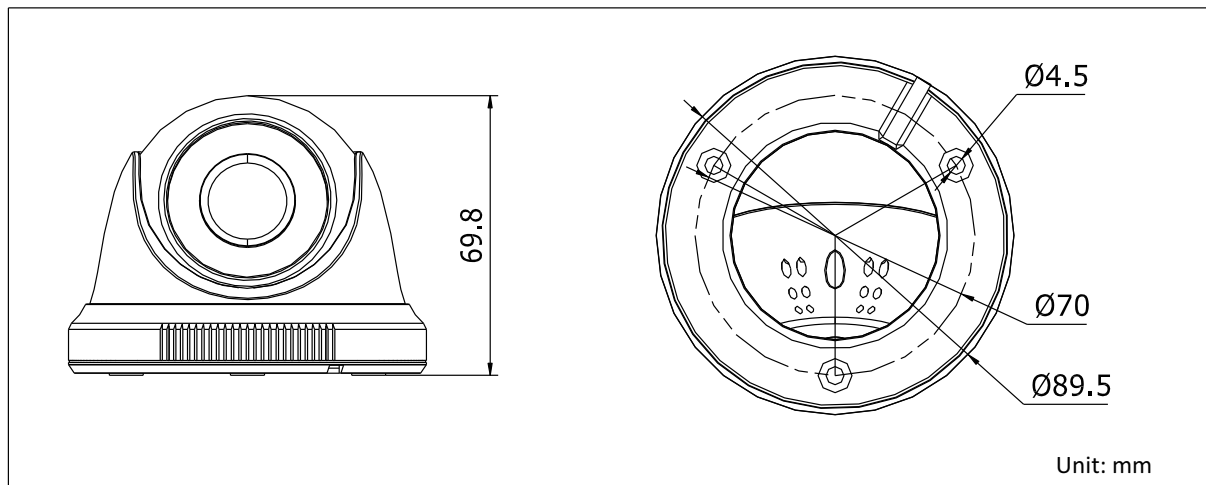

DS-2CE56D0T-IRP HD1080p Indoor IR Turret Camera

Key Features

- 2 Megapixel high-performance CMOS
- Analog HD output, up to 1080p resolution
- True Day/Night, smart IR
- Up to 20 m IR distance

Specifications

Camera	
Image Sensor	2MP CMOS Image Sensor
Signal System	PAL/NTSC
Frame Rate	PAL: 1080p@25fps NTSC: 1080p@30fps
Resolution	1920 (H) × 1080 (V)
Min. illumination	0.01 Lux @ (F1.2,AGC ON),0 Lux with IR
Shutter Time	1/25(1/30) s to 1/50,000 s
Lens	2.8 mm, 3.6 mm, 6 mm fixed lens
Horizontal Field of View	103 ° (2.8 mm), 82.2 ° (3.6 mm), 54 ° (6 mm)
Lens Mount	M12
Day & Night	IR cut filter
Angle Adjustment	Pan: 0 to 360°, Tilt: 0 to 75°, Rotation: 0 to 360°
Synchronization	Internal synchronization
Menu	
AGC	Low/middle/high
Day/Night Mode	Smart/color/BW(Black and White)
Backlight Compensation	Yes
DWDR	Yes
Language	English, Chinese
Functions	Brightness, Sharpness, DNR, Mirror
Interface	
Video Output	1 HD analog output
General	
Operating Conditions	-20 °C to 45 °C (-4 °F to 113 °F), Humidity 90% or less (non-condensing)
Power Supply	12 VDC±15%
Power Consumption	Max. 4 W
Material	Plastic
IR Range	Up to 20 m
Dimension	Φ 89.5 mm × 69.8 mm(Φ 3.52" × 2.75")
Weight	Approx. 250 g (0.55 lb.)

Order Models

DS-2CE56DOT-IRP

Dimensions

Accessories

DS-1272ZJ-110-TRS
Wall Mounting

DS-1275ZJ-SUS
Vertical Pole Mounting

DS-1276ZJ-SUS
Corner Mounting

DS-1H18
Video Balun -SUS