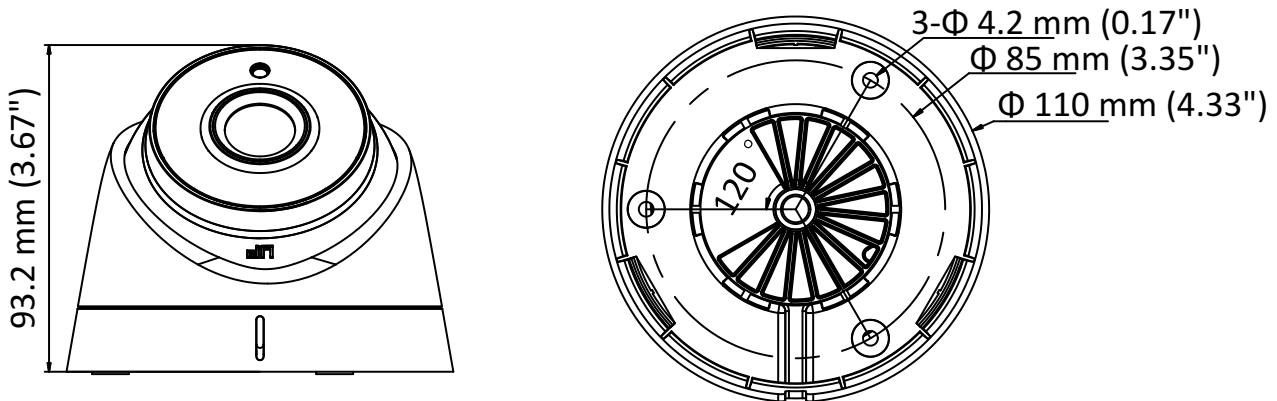

Dimensions