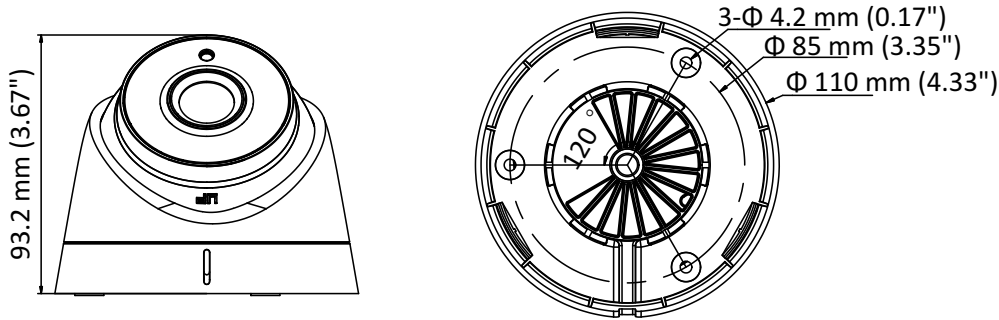

Order Models

DS-2CE56D0T-IT3E

Dimension

Accessory

Distributed by