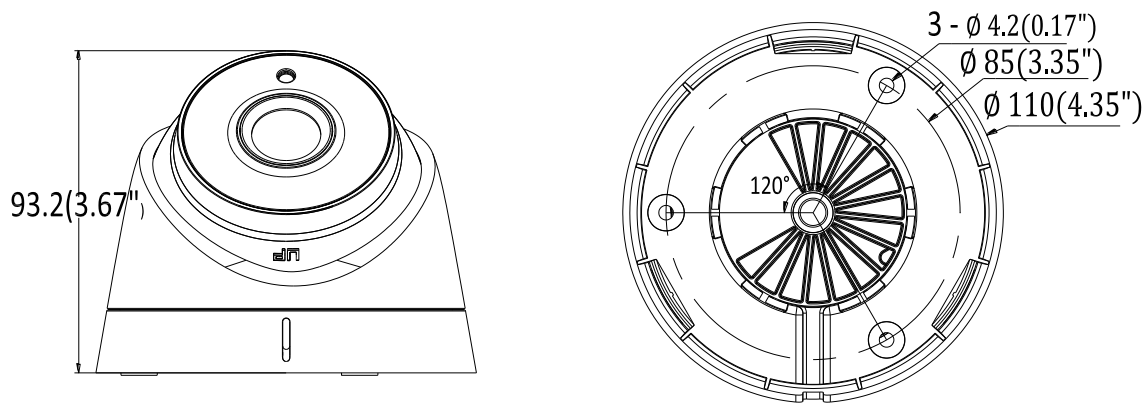

Dimensions