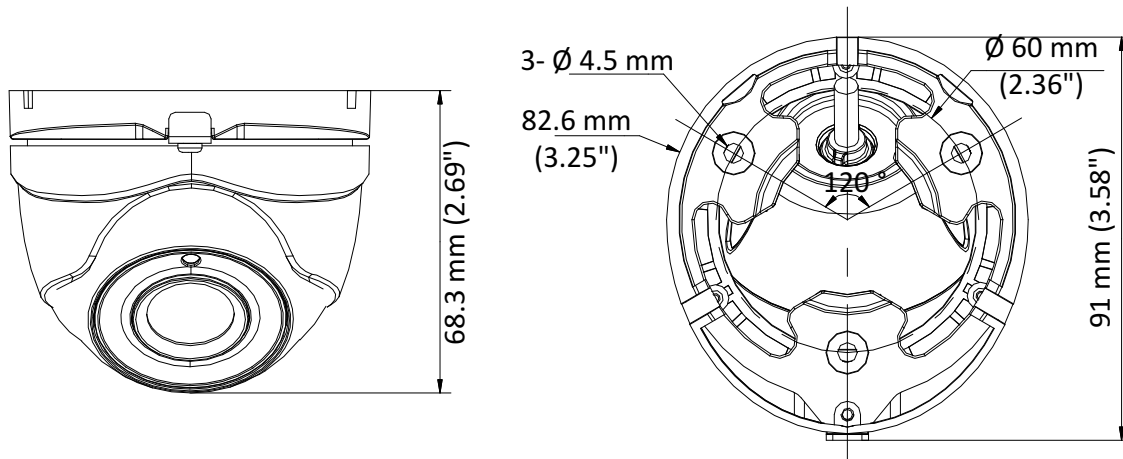

DS-2CE56D0T-ITME HD 1080p PoC EXIR Turret Camera

Key Features

- 2 MP high-performance CMOS
- HD analog output, up to 1080p resolution
- 2.8 mm, 3.6 mm, 6 mm fixed lens
- True Day/Night
- EXIR2.0, smart IR, up to 20m IR distance
- IP67
- PoC.af
- Up the coax (HIKVISION-C)

Specification

Camera	
Image Sensor	2.0 megapixel progressive scan CMOS
Signal System	PAL/NTSC
Frame Rate	PAL: 1080p@25fps NTSC: 1080p@30fps
Resolution	1920 (H) × 1080 (V)
Min. illumination	Color: 0.01 Lux@(F1.2, AGC ON), 0 Lux with IR
Shutter Time	PAL: 1/25 s to 1/50, 000 s NTSC: 1/30 s to 1/50, 000 s
Lens	2.8 mm, 3.6 mm, 6 mm fixed lens
Horizontal Field of View	103.55° (2.8 mm), 82.63° (3.6 mm), 54.38° (6 mm)
Lens Mount	M12
Day & Night	IR cut filter
Angle Adjustment	Pan: 0° to 360°; Tilt: 0° to 75°; Rotate: 0° to 360°
Synchronization	Internal synchronization
Menu	
AGC	Low/middle/high
Day/Night Mode	Smart/color/BW(Black and White)
Backlight Compensation	Yes
DWDR	Yes
Language	English, Chinese
Functions	Brightness, Sharpness, DNR, Mirror
Interface	
Video Output	1 HD analog output
General	
Operating Conditions	-40 °C to 60 °C (-40 °F to 140 °F), humidity: 90% or less (non-condensation)
Power Supply	12 VDC ±25%/PoC.af
Power Consumption	Max. 3 W
Ingress Protection	IP67
Material	Metal
IR Range	Up to 20 m
Communication	Up the coax, Protocol: HIKVISION-C (TVI output)
Dimensions	91 mm × 82.6 mm × 68.3 mm (3.58" × 3.25" × 2.69")
Weight	Approx. 253 g (0.56 lb.)

Order Models

DS-2CE56D0T-ITME

Dimension

Accessory

DS-1272ZJ-110-TRS
Wall Mount

DS-1275ZJ
Vertical Pole Mount

DS-1276ZJ-SUS
Corner Mount

DS-1280ZJ-XS
Junction Box