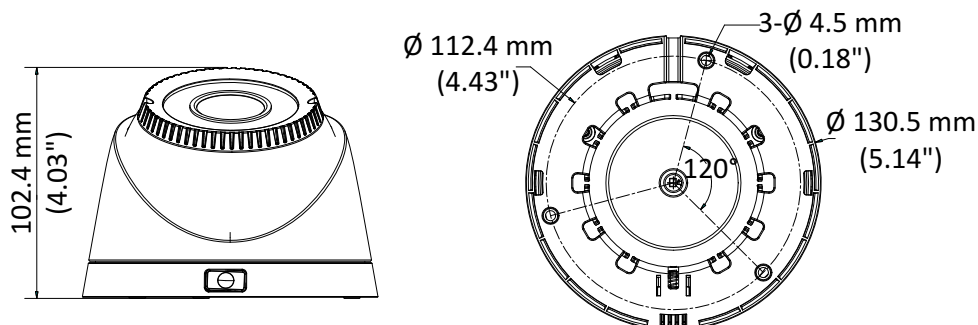

Order Models

DS-2CE56D0T-VFIR3E

Dimension