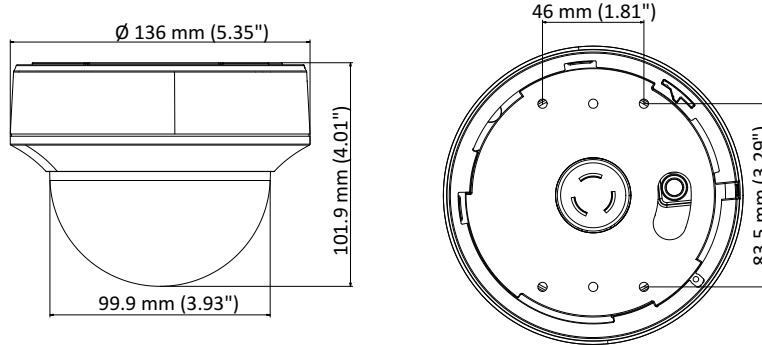

Order Models

DS-2CE56D0T-VFIRE

Dimension