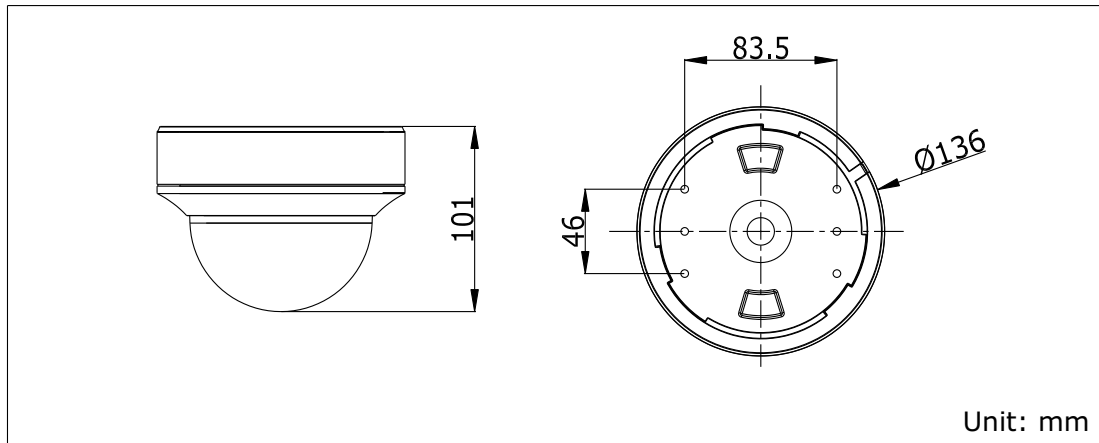

Dimensions