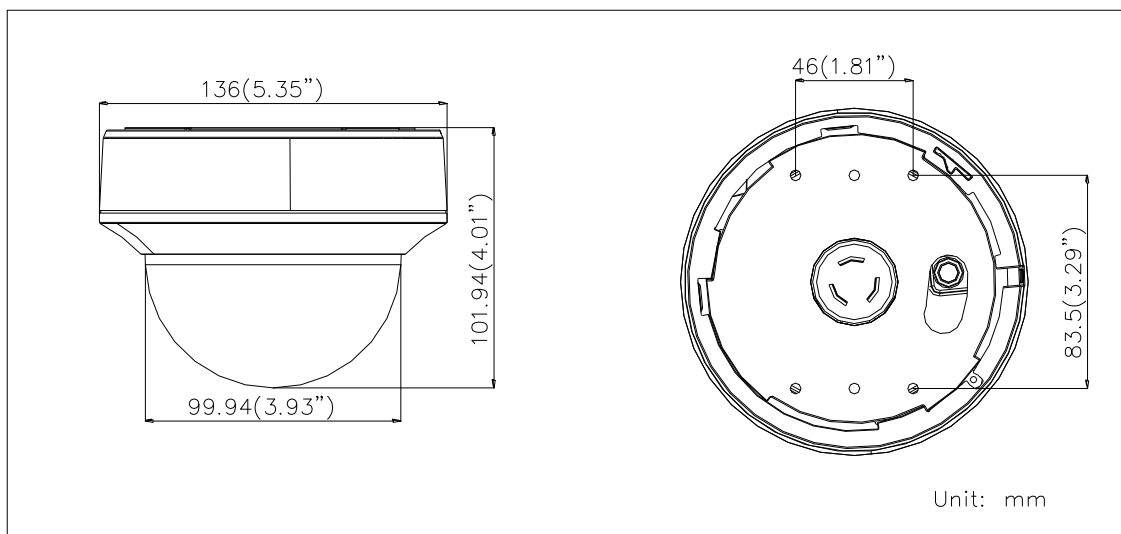

DS-2CE56D1T-(A)VFIR HD1080P Indoor Vari-focal IR Dome Camera

Key Features

- 2 Megapixel high-performance CMOS
- Analog HD output, up to 1080P resolution
- 2.8 – 12mm vari-focal lens
- True Day/Night, Smart IR
- Up to 30m IR distance
- OSD menu
- 24V AC/ 12V DC (-A)
- Up the Coax(HIKVISION-C protocol)

Specifications

Camera	
Image Sensor	2MP CMOS Image Sensor
Signal System	PAL/NTSC
Effective Pixels	1930(H)*1088(V)
Min. illumination	0.01 Lux @ (F1.2,AGC ON),0 Lux with IR
Shutter Time	1/25(1/30)s to 1/50,000s
Lens	2.8 - 12 mm @ F1.4
	Angle of view: 114.5° - 35.1°
Lens Mount	φ14
Day & Night	ICR
Angle Adjustment	Pan: 0 - 355°, Tilt: 0 - 75°, Rotation: 0 - 355°
Synchronization	Internal synchronization
Video Frame Rate	1080p@25fps/1080p@30fps
HD Video Output	1 Analog HD output
S/N Ratio	>62dB
Menu	
Camera ID	On/off (0-255)
AGC	Support
D/N Mode	Color/BW/Auto/EXT
White Balance	Auto/User/Push/8000K/6000K/4200K/3000K
Privacy Mask	On/Off, maximum 2 zones
Motion Detection	On/Off, maximum 4 zones
BLC	Support
Anti-flicker	On/Off
Language	English/Chinese
Functions	Digital noise reduction, Mirror
General	
Operating Conditions	-20 °C – 45 °C (-4 °F – 113 °F), Humidity 90% or less (non-condensing)
Power Supply	12 VDC ± 15%, -A: 12 VDC±15%, 24 VAC±15%
Power Consumption	Max. 3W, -A: Max. 4W
IR Range	Up to 30m
Communication	Up the coax, Protocol: HIKVISION-C(TVI output)
Dimensions	Φ 136 × 101.94 mm (Φ 5.35" × 4.01")
Weight	600 g

Order Models

DS-2CE56D1T-VFIR, DS-2CE56D1T-AVFIR

Dimensions

Accessories

DS-1273ZJ-130

Wall Mounting

DS-1275ZJ

Vertical Pole Mounting