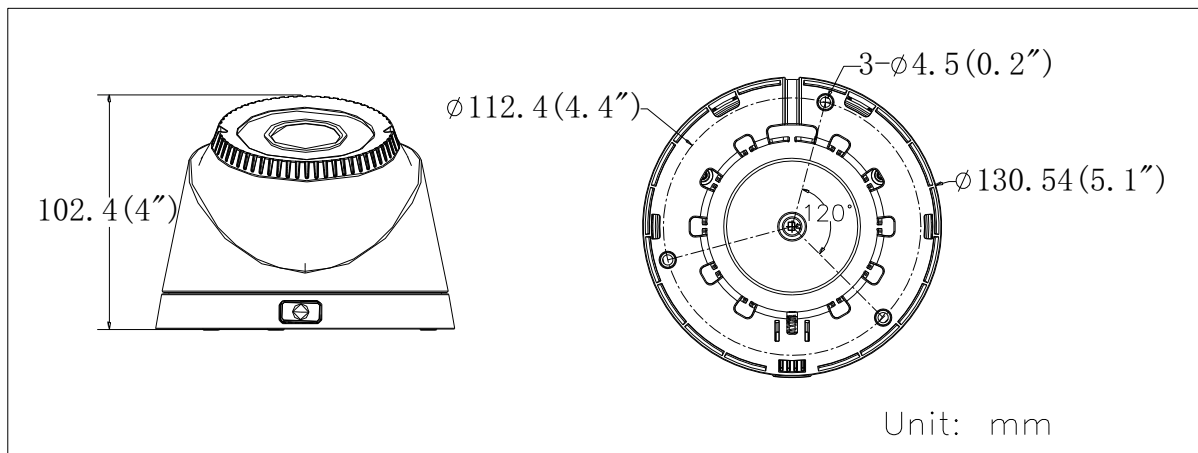

Dimensions