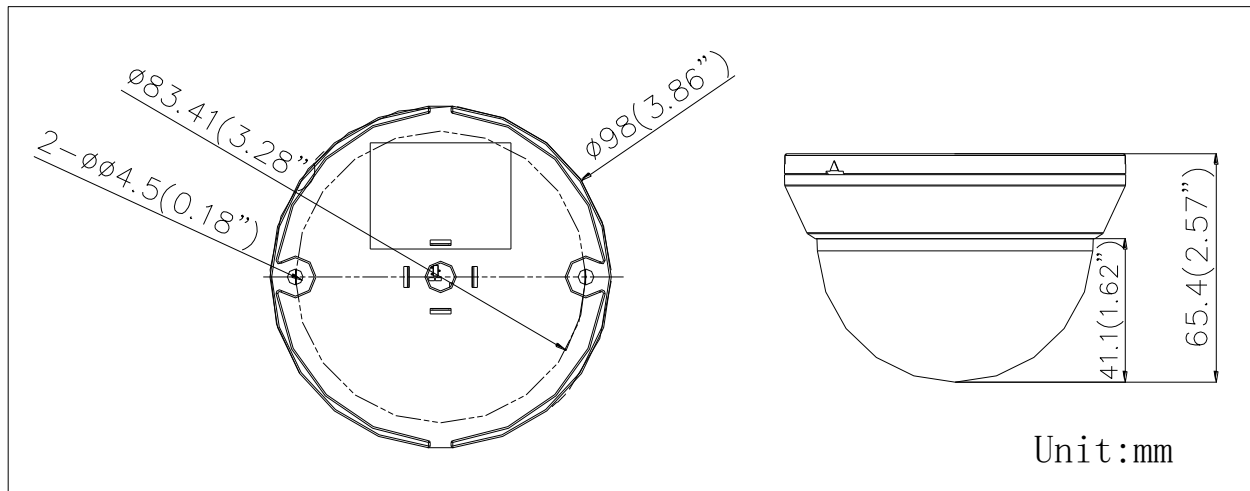

Dimensions