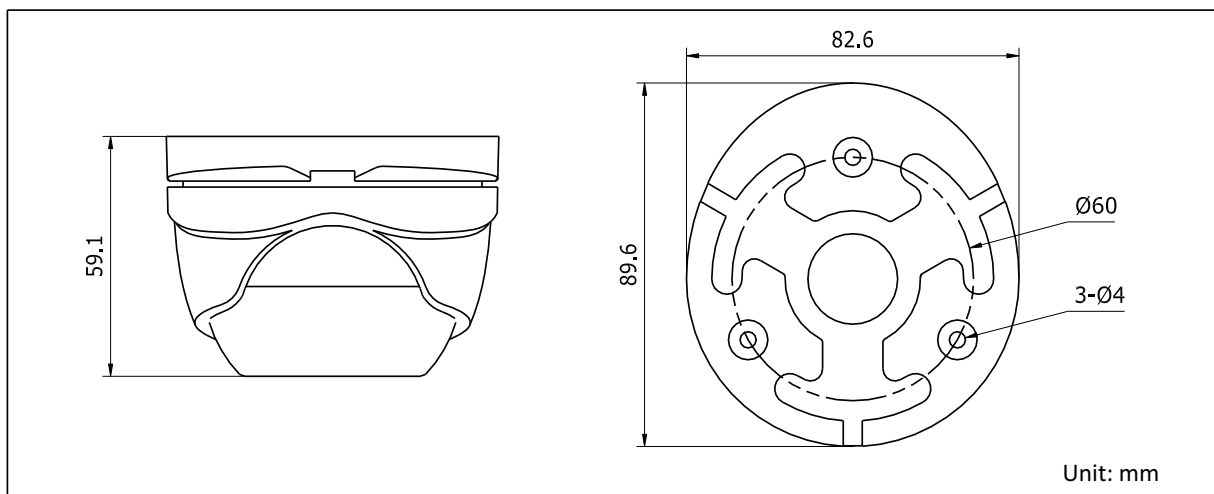

Dimensions