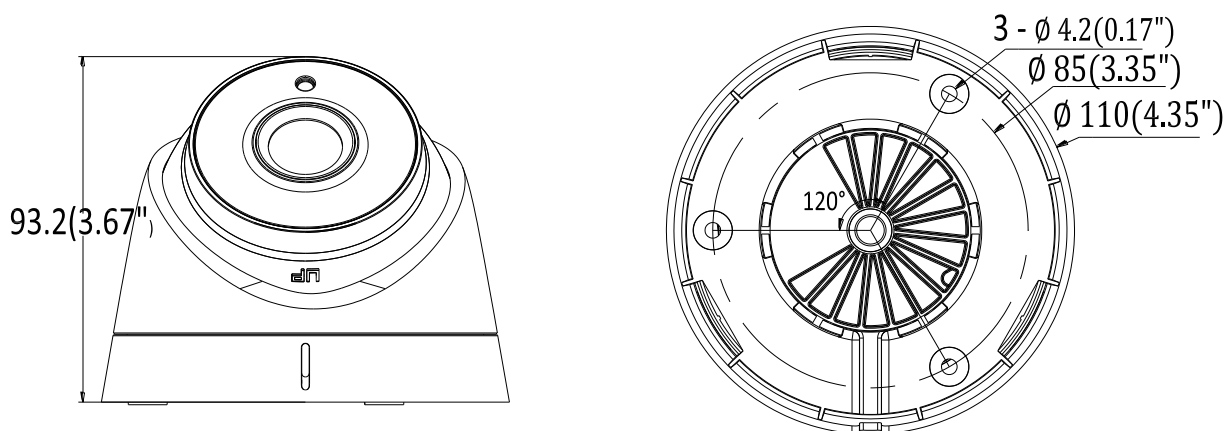

Dimensions