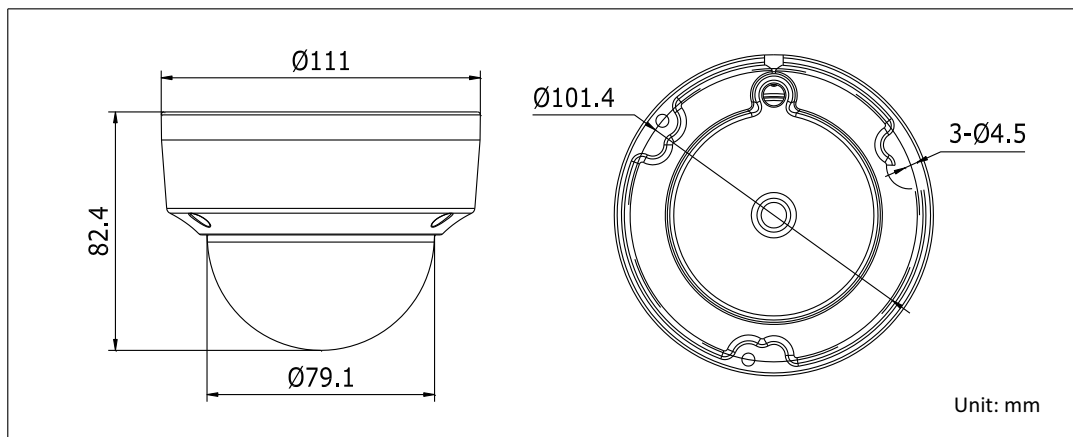

## Specifications

<b>Camera</b>	
Image Sensor	2MP CMOS Image Sensor
Signal System	PAL/NTSC
Effective Pixels	1930(H)*1088(V)
Min. illumination	0.01 Lux @ (F1.2,AGC ON),0 Lux with IR
Shutter Time	1/25(1/30)s to 1/50,000s
Lens	3.6mm (6mm optional)
	Angle of View: 91.3°(3.6mm), 59.9°(6mm)
Lens Mount	φ14
Day & Night	ICR
Angle Adjustment	Pan: 0 - 355°, Tilt: 0 - 75°, Rotation: 0 - 355°
Synchronization	Internal synchronization
Video Frame Rate	1080p@25fps/1080p@30fps
HD Video Output	1 Analog HD output
S/N Ratio	>62dB
<b>Menu</b>	
Camera ID	On/off (0-255)
AGC	Support
D/N Mode	Color/BW/Auto/EXT
White Balance	Auto/User/Push/8000K/6000K/4200K/3000K
Privacy Mask	On/Off, maximum 2 zones
Motion Detection	On/Off, maximum 4 zones
BLC	Support
Anti-flicker	On/Off
Language	English/Chinese
Functions	Digital noise reduction, Mirror
<b>General</b>	
Operating Conditions	-40 °C – 60 °C (-40 °F – 140 °F), Humidity 90% or less (non-condensing)
Power Supply	12 VDC ± 15%
Power Consumption	Max. 4W
Protection Level	IP66
IR Range	Up to 20m
Impact Protection	IK10
Communication	Up the coax, Protocol: HIKVISION-C(TVI output)
Dimensions	Φ111 × 82.4(Φ4.37" × 3.24")
Weight	550 g

## Dimensions