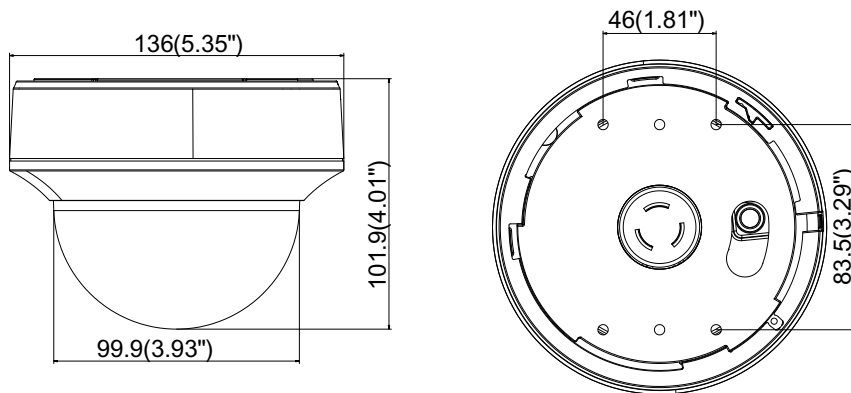

## Specifications

<b>Camera</b>	
Image Sensor	2MP CMOS Image Sensor
Signal System	PAL/NTSC
Effective Pixels	1928(H)*1088(V)
Min. illumination	0.01 Lux @ (F1.2,AGC ON),0 Lux with IR
Shutter Time	1/25(1/30)s to 1/50,000s
Lens	Motorized VF lens; 2.8 - 12 mm
	Angle of view: 35.1°-114.5°
Lens Mount	φ14
Day & Night	ICR
Angle Adjustment	Pan: 0° - 355°; Tilt:0° - 75°; Rotate: 0° - 355°
Synchronization	Internal Synchronization
WDR	120dB
Video Frame Rate	1080p@25fps/1080p@30fps
HD Video Output	1 Analog HD output
S/N Ratio	>62dB
<b>Menu</b>	
AGC	Support
D/N Mode	Color/BW/SMART
White Balance	ATW/ MWB
BLC	Support
Functions	Wide Dynamic Range, Digital noise reduction, Mirror, SMART IR
<b>General</b>	
Operating Conditions	-40 °C – 60 °C (-40 °F – 140 °F), Humidity 90% or less (non-condensing)
Power Supply	12 VDC ± 15%; -A: 12 VDC ± 15% 24 VAC ± 15%
Power Consumption	Max. 4.5W; -A: Max. 6.5W
IR Range	Up to 30m
Communication	Up the coax, Protocol: HIKVISION-C (TVI output)
Dimensions	Φ136mm×102mm (Φ5.35"×4.02")
Weight	Approx. 600g ( 1.32lb)

## Dimensions

Unit: mm