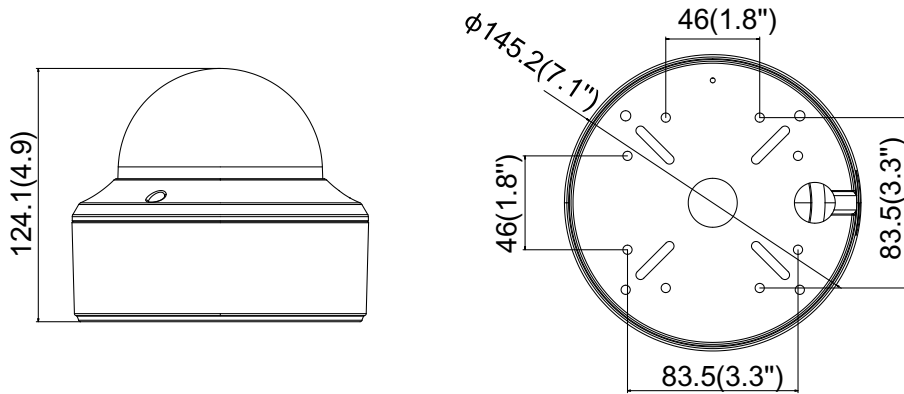

## Specifications

<b>Camera</b>	
Image Sensor	2MP CMOS Image Sensor
Signal System	PAL/NTSC
Effective Pixels	1928(H)*1088(V)
Min. illumination	0.01 Lux @ (F1.2,AGC ON),0 Lux with IR
Shutter Time	1/25(1/30)s to 1/50,000s
Lens	Motorized VF lens; 2.8 - 12 mm
	Angle of view: 35.1°-114.5°
Lens Mount	φ14
Day & Night	ICR
Angle Adjustment	Pan: 0° - 340°; Tilt:0° - 75°; Rotate: 0° - 355°
Synchronization	Internal Synchronization
WDR	120dB
Video Frame Rate	1080p@25fps/1080p@30fps
HD Video Output	1 Analog HD output
S/N Ratio	>62dB
<b>Menu</b>	
AGC	Support
D/N Mode	Color/BW/SMART
White Balance	ATW/ MWB
BLC	Support
Functions	Wide Dynamic Range, Digital noise reduction, Mirror, SMART IR
<b>General</b>	
Operating Conditions	-40 °C – 60 °C (-40 °F – 140 °F), Humidity 90% or less (non-condensing)
Power Supply	12 VDC ± 15%; -A: 12 VDC/24 VAC ± 15%
Power Consumption	Max. 4.5W; -A: Max. 6.5W
Protection Level	IP66
IR Range	Up to 40m
Impact Protection	IK10
Communication	Up the coax, Protocol: HIKVISION-C (TVI output)
Dimensions	φ 145.2mm×124.1mm (φ5.72"×4.89")
Weight	Approx. 1600g ( 3.53lb)

## Dimensions

Unit: mm