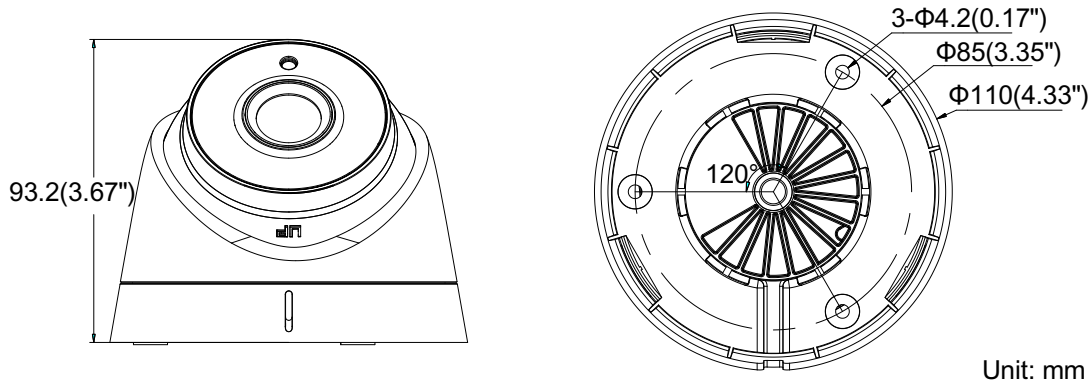

DS-2CE56D7T-IT3 HD1080P WDR EXIR Turret Camera

Key Features

- 2 Megapixel high-performance CMOS
- Analog HD output, up to 1080P resolution
- True Day/Night
- OSD menu, DNR, Smart IR
- True WDR, up to 120dB
- EXIR technology, up to 40m IR distance
- IP66 weatherproof
- Up the Coax(HIKVISION-C)

Specifications

Camera	
Image Sensor	2MP CMOS Image Sensor
Signal System	PAL/NTSC
Effective Pixels	1928(H)*1088(V)
Min. illumination	0.01 Lux @ (F1.2,AGC ON),0 Lux with IR
Shutter Time	1/25(1/30)s to 1/50,000s
Lens	2.8mm, 3.6mm, 6mm, 8mm, 12mm, 16mm optional
	Angle of View: 103°(2.8mm), 82.2°(3.6mm), 54°(6mm), 37.7°(8mm), 24.3°(12mm), 18.8°(16mm)
Lens Mount	M12
Day & Night	ICR
Angle Adjustment	Pan: 0° - 360°; Tilt: 0° - 75°; Rotate: 0° - 360°
Synchronization	Internal Synchronization
WDR	120dB
Video Frame Rate	1080p@25fps/1080p@30fps
HD Video Output	1 Analog HD output
S/N Ratio	>62dB
Menu	
AGC	Support
D/N Mode	Color/BW/SMART
White Balance	ATW/ MWB
BLC	Support
Functions	Wide Dynamic Range, Digital noise reduction, Mirror, SMART IR
General	
Operating Conditions	-40 °C – 60 °C (-40 °F – 140 °F), Humidity 90% or less (non-condensing)
Power Supply	12 VDC ± 15%
Power Consumption	Max. 5W
Protection Level	IP66
IR Range	Up to 40m
Communication	Up the coax, Protocol: HIKVISION-C (TVI output)
Dimensions	φ110mm×93.2mm (φ4.33"×3.67")
Weight	Approx. 350g (0.77lb)

Order Models

DS-2CE56D7T-IT3

Dimensions

Unit: mm

Accessories

DS-1272ZJ-110-TRL

Wall Mounting

DS-1275ZJ