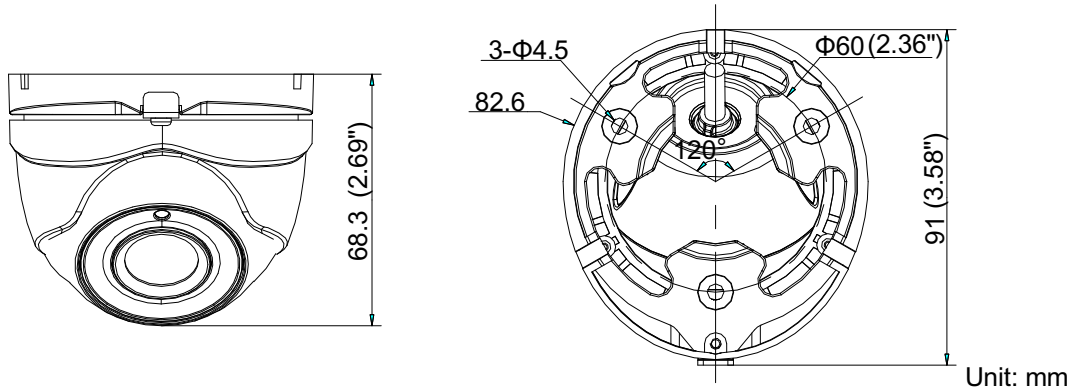

DS-2CE56D7T-ITM HD1080P WDR EXIR Turret Camera

Key Features

- 2 Megapixel high-performance CMOS
- Analog HD output, up to 1080P resolution
- True Day/Night
- OSD menu, DNR, Smart IR
- True WDR, up to 120dB
- EXIR technology, up to 20m IR distance
- IP66 weatherproof
- Up the Coax(HIKVISION-C)

Specifications

Camera	
Image Sensor	2MP CMOS Image Sensor
Signal System	PAL/NTSC
Effective Pixels	1928(H)*1088(V)
Min. illumination	0.01 Lux @ (F1.2,AGC ON),0 Lux with IR
Shutter Time	1/25(1/30)s to 1/50,000s
Lens	2.8mm, 3.6mm, 6mm optional
	Angle of View: 103°(2.8mm), 82.2°(3.6mm), 54°(6mm)
Lens Mount	M12
Day & Night	ICR
Angle Adjustment	Pan: 0° - 360°; Tilt:0° - 75°; Rotate: 0° - 360°
Synchronization	Internal Synchronization
WDR	120dB
Video Frame Rate	1080p@25fps/1080p@30fps
HD Video Output	1 Analog HD output
S/N Ratio	>62dB
Menu	
AGC	Support
D/N Mode	Color/BW/SMART
White Balance	ATW/ MWB
BLC	Support
Functions	Wide Dynamic Range, Digital noise reduction, Mirror, SMART IR
General	
Operating Conditions	-40 °C – 60 °C (-40 °F – 140 °F), Humidity 90% or less (non-condensing)
Power Supply	12 VDC ± 15%
Power Consumption	Max. 5W
Protection Level	IP66
IR Range	Up to 20m
Communication	Up the coax, Protocol: HIKVISION-C (TVI output)
Dimensions	91mm×82.6mm×68.3mm (3.58"×3.25"×2.69")
Weight	Approx. 350g (0.77lb)

Order Models

DS-2CE56D7T-ITM

Dimensions

Accessories

DS-1272ZJ-110-TRS
Wall Mounting

DS-1275ZJ
Vertical Pole Mounting

DS-1276ZJ
Corner Mounting

DS-1280ZJ-XS
Junction Box