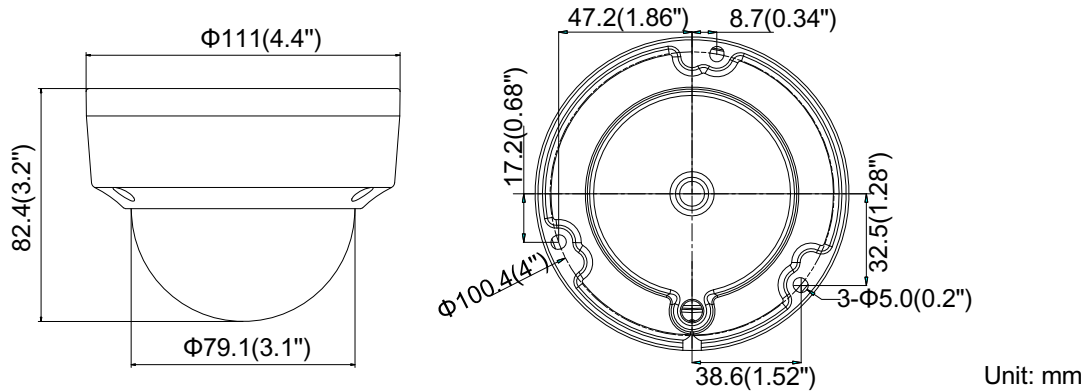

Order Models

DS-2CE56D7T-VPIT

Dimensions