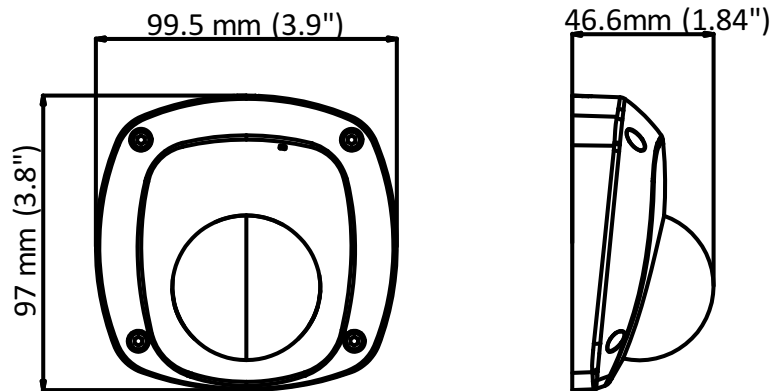

### Key Features

- 2 MP high performance CMOS
- Ultra-low light
- 1920 × 1080 resolution
- 2.8 mm, 3.6 mm, 6 mm fixed focal lens
- 120 dB true WDR, 3D DNR
- Smart IR, up to 20 m IR distance
- Built-in microphone
- Up the coax (HIKVISION-C)

## Specifications

<b>Camera</b>	
Image Sensor	2 megapixel progressive CMOS sensor
Signal System	PAL/NTSC
Frame Rate	PAL: 1080p@25fps NTSC: 1080p@30fps
Resolution	1920 (H) × 1080 (V)
Min. illumination	0.005 Lux @ (F1.2, AGC ON), 0 Lux with IR
Shutter Time	PAL: 1/25 s to 1/50,000 s NTSC: 1/30 s to 1/50,000 s
Slow Shutter	Max. 16 times
Lens	2.8 mm, 3.6 mm, 6 mm fixed focal lens
Horizontal Field of View	94.5° (2.8 mm), 79.1° (3.6 mm), 50° (6 mm)
Lens Mount	M12
Day & Night	IR cut filter
Angle Adjustment	Pan: -30° to 30°, Tilt: 0° to 80°, Rotate: -180° to 180°
Synchronization	Internal synchronization
Ture WDR	> 120 dB
<b>Menu</b>	
AGC	Support
Day/Night Mode	Auto/Color/BW (Black and White)
White Balance	ATW/MANUAL
Privacy Mask	ON/OFF, 4 programmable privacy masks
Motion Detection	4 programmable motion areas
Backlight Compensation	WDR/BLC/OFF
3D DNR (Digital Noise Reduction)	Level 1 to 10
Language	English, Chinese
Functions	Brightness, sharpness, mirror, smart IR
<b>Interface</b>	
Video Out	1 BNC
Audio In	Built-in microphone
Audio Out	1 RCA
<b>General</b>	
Operating Conditions	-40 °C to 60 °C (-40 °F to 140 °F), humidity: 90% or less (no condensation)
Power Supply	12 VDC±30%
Power Consumption	Max. 5 W
Material	Metal & plastic
IR Range	Up to 20 m
Dimensions	97 mm × 99.5 mm × 46.6 mm (3.82" × 3.92" × 1.83")
Weight	Approx. 300 g (0.66 lb.)

## Dimensions

Distributed by