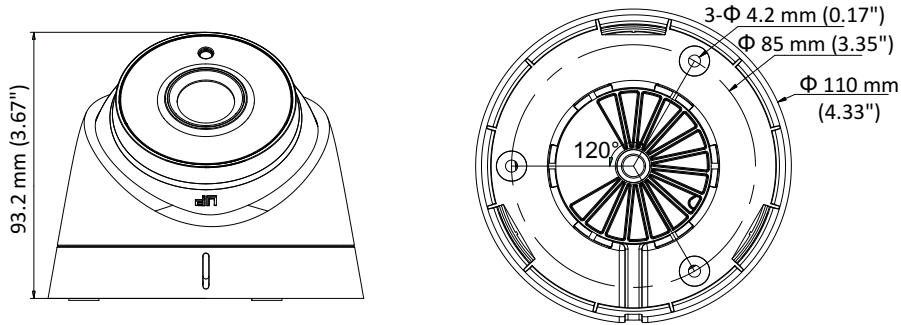

## Specification

<b>Camera</b>	
Image Sensor	2.0 megapixel progressive scan CMOS
Signal System	PAL/NTSC
Frame Rate	PAL: 1080p@25fps NTSC: 1080p@30fps
Resolution	1920 (H) × 1080 (V)
Min. illumination	Color: 0.005 Lux @ (F1.2, AGC ON), 0 Lux with IR
Shutter Time	PAL: 1/25 s to 1/50, 000 s NTSC: 1/30 s to 1/50, 000 s
Slow Shutter	Max.: 16 times
Lens	2.8 mm, 3.6 mm, 6 mm fixed focal lens
Horizontal Field of View	103.5° (2.8 mm), 82.6° (3.6 mm), 54.4° (6 mm)
Lens Mount	M12
Day & Night	IR cut filter
Angle Adjustment	Pan: 0° to 360°, Tilt: 0° to 75°, Rotate: 0° to 360°
Synchronization	Internal synchronization
WDR (Wide Dynamic Range)	> 120 dB
<b>Menu</b>	
AGC	Support
Day/Night Mode	Auto/Color/BW (Black and White)
White Balance	ATW/ MANUAL
Privacy Mask	ON/OFF, 4 programmable privacy masks
Motion Detection	4 programmable motion areas
Backlight Compensation	WDR/BLC/HLC/OFF
3D DNR (Digital Noise Reduction)	Level 1 to 10
Language	English, Chinese
Functions	Brightness, Sharpness, Mirror, Smart IR
<b>Interface</b>	
Video Output	1 HD analog output
<b>General</b>	
Operating Conditions	-40 °C to 60 °C (-40 °F to 140 °F), humidity: 90% or less (non-condensation)
Power Supply	12 VDC ±25%/PoC.af
Power Consumption	Max. 3.2 W
Ingress Protection	IP67
Material	Metal & Plastic
IR Range	Up to 20 m
Communication	Up the coax, Protocol: HIKVISION-C (TVI output)
Dimensions	Φ 110 mm × 93.2 mm (Φ 4.33" × 3.67")
Weight	350 g (0.77 lb.)

## Dimension