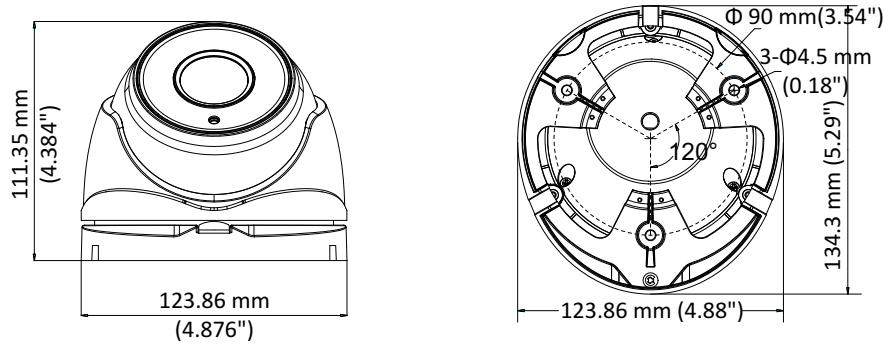

Specification

Camera	
Image Sensor	2.0 megapixel progressive scan CMOS
Signal System	PAL/NTSC
Frame Rate	PAL: 1080p@25fps NTSC: 1080p@30fps
Resolution	1920 (H) × 1080 (V)
Min. illumination	Color: 0.005 Lux @ (F1.2, AGC ON), 0 Lux with IR
Shutter Time	PAL: 1/25 s to 1/50, 000 s NTSC: 1/30 s to 1/50, 000 s
Slow Shutter	Max. 16 times
Lens	2.8 mm to 12 mm motorized vari-focal lens
Horizontal Field of View	32.1° to 103°
Lens Mount	Φ14
Day & Night	IR cut filter
Angle Adjustment	Pan: 0° to 360°, Tilt: 0° to 75°, Rotate: 0° to 360°
Synchronization	Internal synchronization
WDR (Wide Dynamic Range)	> 120 dB
Menu	
AGC	Support
Day/Night Mode	Auto/Color/BW (Black and White)
White Balance	ATW/MANUAL
Privacy Mask	ON/OFF, 4 programmable privacy masks
Motion Detection	4 programmable motion areas
Backlight Compensation	WDR/BLC/HLC/OFF
3D DNR (Digital Noise Reduction)	Level 1 to 10
Language	English, Chinese
Functions	Brightness, Sharpness, Mirror, Smart IR
Interface	
Video Output	1 HD analog output
General	
Operating Conditions	-40 °C to 60 °C (-40 °F to 140 °F), humidity: 90% or less (non-condensation)
Power Supply	12 VDC ±25%/PoC.at
Power Consumption	Max. 7.5 W
Ingress Protection	IP67
Material	Metal
IR Range	Up to 40 m
Communication	Up the coax, Protocol: HIKVISION-C (TVI output)
Dimensions	134.3 mm × 123.9 mm × 111.4 mm (5.29" × 4.88" × 4.39")
Weight	Approx. 750 g (1.57 lb.)

Order Models

DS-2CE56D8T-IT3ZE

* PoC function is only available when cooperating with DS-1TPXXX.

Dimension

Accessory

DS-1273ZJ-130-TRL
Wall Mounting Bracket

DS-1275ZJ
Vertical Pole Mounting Bracket

DS-1276ZJ
Corner Mounting Bracket