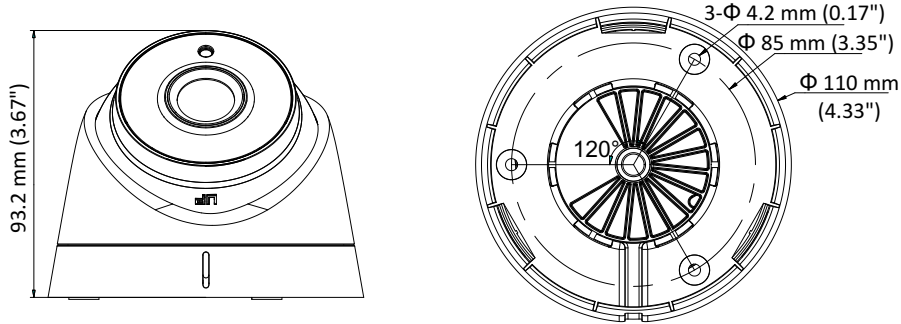

#### Key Features

- 2 MP high performance CMOS
- Ultra-Low Light
- 1920 × 1080 resolution
- 2.8 mm, 3.6 mm, 6 mm, 8 mm, 12 mm fixed focal lens
- 120 dB true WDR, 3D DNR
- EXIR 2.0, Smart IR, up to 40 m IR distance
- IP67
- Up the Coax (HIKVISION-C)

## Specification

<b>Camera</b>	
Image Sensor	2.0 megapixel progressive scan CMOS
Signal System	PAL/NTSC
Frame Rate	PAL: 1080p@25fps NTSC: 1080p@30fps
Resolution	1920 (H) × 1080 (V)
Min. illumination	Color: 0.005 Lux @ (F1.2, AGC ON), 0 Lux with IR
Shutter Time	PAL: 1/25 s to 1/50, 000 s NTSC: 1/30 s to 1/50, 000 s
Slow Shutter	Max.: 16 times
Lens	2.8 mm, 3.6 mm, 6 mm, 8 mm, 12 mm fixed focal lens
Horizontal Field of View	103.5° (2.8 mm), 82.6° (3.6 mm), 54.4° (6 mm), 38° (8 mm), 24.4° (12 mm)
Lens Mount	M12
Day & Night	IR cut filter
Angle Adjustment	Pan: 0° to 360°, Tilt: 0° to 75°, Rotate: 0° to 360°
Synchronization	Internal synchronization
WDR (Wide Dynamic Range)	> 120 dB
<b>Menu</b>	
AGC	Support
Day/Night Mode	Auto/Color/BW (Black and White)
White Balance	ATW/MANUAL
Privacy Mask	ON/OFF, 4 programmable privacy masks
Motion Detection	4 programmable motion areas
Backlight Compensation	WDR/BLC/OFF
3D DNR (Digital Noise Reduction)	Level 1 to 10
Language	English, Chinese
Functions	Brightness, Sharpness, Mirror, Smart IR
<b>Interface</b>	
Video Output	1 HD analog output
<b>General</b>	
Operating Conditions	-40 °C to 60 °C (-40 °F to 140 °F), humidity: 90% or less (non-condensation)
Power Supply	12 VDC ±25%
Power Consumption	Max. 3.6 W
Ingress Protection	IP67
Material	Metal & Plastic
IR Range	Up to 40 m
Communication	Up the coax, Protocol: HIKVISION-C (TVI output)
Dimensions	Φ 110 mm × 93.2 mm (Φ 4.33" × 3.67")
Weight	350 g (0.77 lb.)

## Dimension