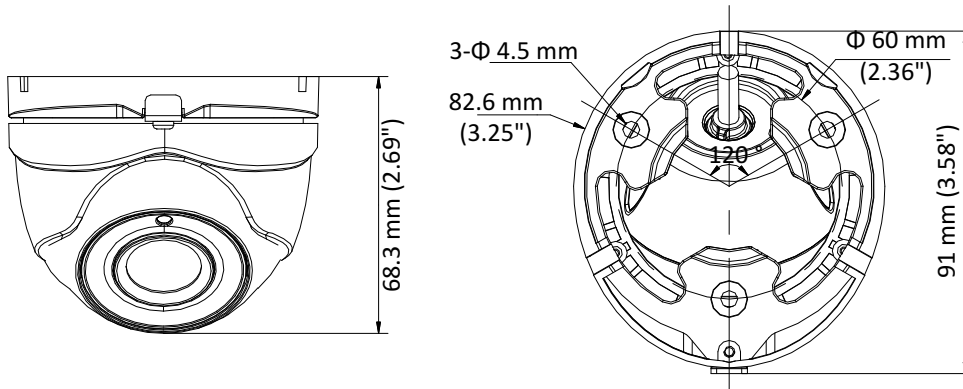

Order Models

DS-2CE56D8T-ITME

* PoC function is only available when cooperating with DS-1TPXXX.

Dimension