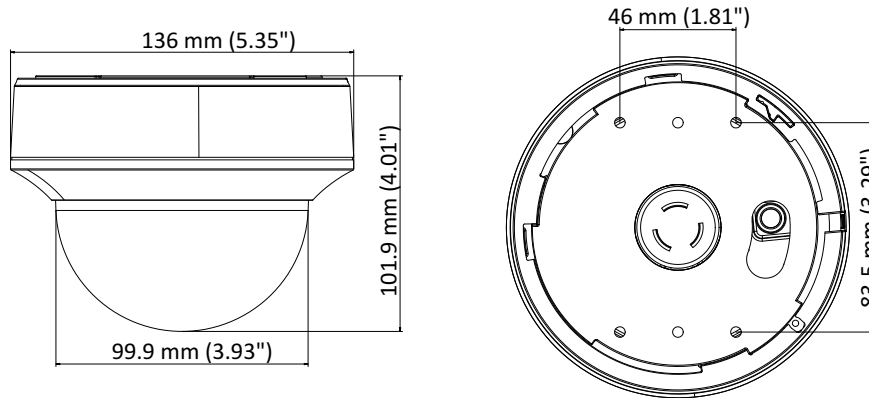

Specification

Camera	
Image Sensor	2.0 megapixel progressive scan CMOS
Signal System	PAL/NTSC
Frame Rate	PAL: 1080p@25fps NTSC: 1080p@30fps
Resolution	1920 (H) × 1080 (V)
Min. illumination	Color: 0.005 Lux @ (F1.2, AGC ON), 0 Lux with IR
Shutter Time	PAL: 1/25 s to 1/50, 000 s NTSC: 1/30 s to 1/50, 000 s
Slow Shutter	Max. 16 times
Lens	2.8 mm to 12 mm motorized vari-focal lens
Horizontal Field of View	32.1° to 103°
Lens Mount	Φ14
Day & Night	IR cut filter
Angle Adjustment	Pan: 0° to 340°, Tilt: 0° to 75°, Rotate: 0° to 355°
Synchronization	Internal synchronization
WDR (Wide Dynamic Range)	> 120 dB
Menu	
AGC	Support
Day/Night Mode	Auto/Color/BW (Black and White)
White Balance	ATW/MANUAL
Privacy Mask	ON/OFF, 4 programmable privacy masks
Motion Detection	4 programmable motion areas
Backlight Compensation	WDR/BLC/HLC/OFF
3D DNR (Digital Noise Reduction)	Level 1 to 10
Language	English, Chinese
Functions	Brightness, Sharpness, Mirror, Smart IR
Interface	
Video Output	1 HD analog output
General	
Operating Conditions	-40 °C to 60 °C (-40 °F to 140 °F), humidity: 90% or less (non-condensation)
Power Supply	12 VDC ±25%/PoC.at
Power Consumption	Max. 7 W
Ingress Protection	IP50
Material	Plastic
IR Range	Up to 20 m
Communication	Up the coax, Protocol: HIKVISION-C (TVI output)
Dimensions	Φ 136 mm × 102 mm (Φ 5.35" × 4.02")
Weight	Approx. 600 g (1.32 lb.)

Order Models

DS-2CE56D8T-ITZE

* PoC function is only available when cooperating with DS-1TPXXX.

Dimension

Accessory

DS-1273ZJ-130B
Wall Mounting Bracket

DS-1275ZJ
Vertical Pole Mounting Bracket

DS-1271ZJ-130
Pendant Mounting Bracket