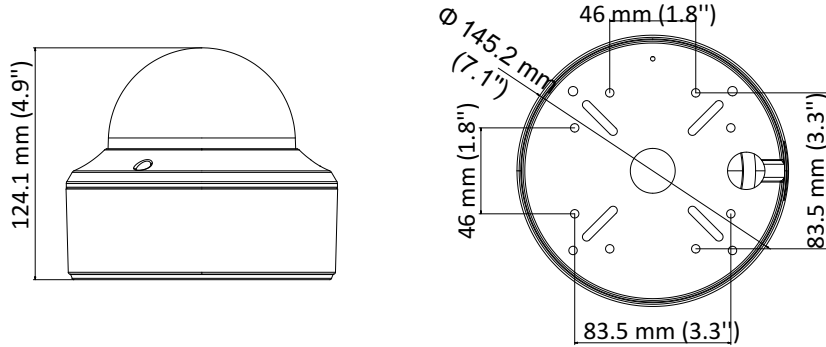

Order Models

DS-2CE56D8T-VPIT3ZE

Dimension