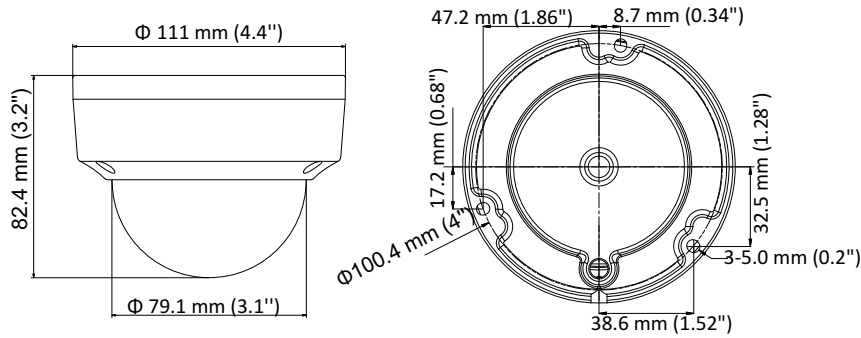

Order Models

DS-2CE56D8T-VPITE

Dimension