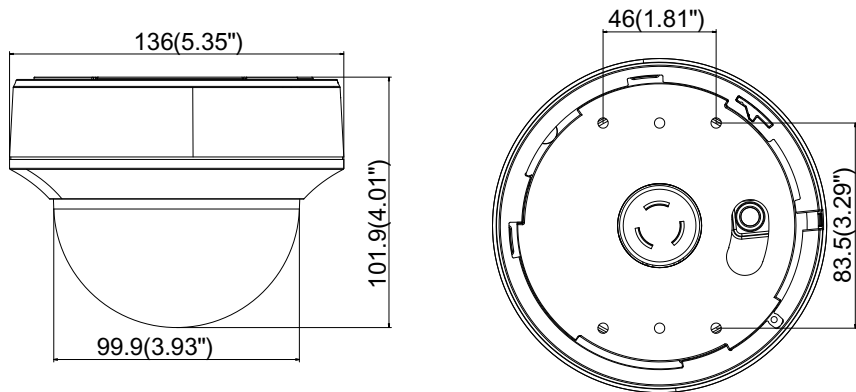

## Specifications

<b>Camera</b>	
Image Sensor	3MP CMOS Image Sensor
Effective Pixels	2052(H)*1536(V)
Min. illumination	0.01 Lux @ (F1.2,AGC ON),0 Lux with IR
Shutter Time	1/25(1/30)s to 1/50,000s
Lens	Motorized VF lens; 2.8 - 12 mm
	Angle of view: 26.8°-83°
Lens Mount	φ14
Day & Night	ICR
Angle Adjustment	Pan: 0° - 355°; Tilt:0° - 75°; Rotate: 0° - 355°
Synchronization	Internal Synchronization
WDR	120dB
Video Frame Rate	1920×1536@18fps
HD Video Output	1 Analog HD output
S/N Ratio	>62dB
<b>Menu</b>	
AGC	Support
D/N Mode	Color/BW/SMART
White Balance	ATW/ MWB
BLC	Support
Functions	Wide Dynamic Range, Digital noise reduction, Mirror, SMART IR
<b>General</b>	
Operating Conditions	-40 °C – 60 °C (-40 °F – 140 °F), Humidity 90% or less (non-condensing)
Power Supply	12 VDC ± 15%; -A: 12 VDC ± 15% 24 VAC ± 15%
Power Consumption	Max. 4.5W; -A: Max. 6.5W
IR Range	Up to 30m
Communication	Up the coax, Protocol: HIKVISION-C (TVI output)
Dimensions	Φ136mm×102mm (Φ5.35"×4.02")
Weight	Approx. 600g ( 1.32lb)

## Dimensions

Unit: mm