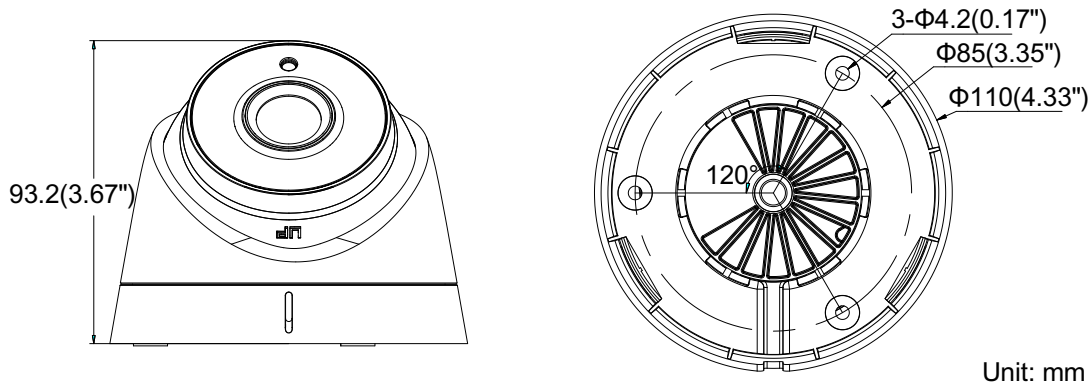

DS-2CE56F7T-IT3 3MP WDR EXIR Turret Camera

Key Features

- 3 Megapixel high-performance CMOS
- Analog HD output, up to 3MP resolution
- True Day/Night
- OSD menu, DNR, Smart IR
- True WDR, up to 120dB
- EXIR technology, up to 40m IR distance
- IP66 weatherproof
- Up the Coax(HIKVISION-C)

Specifications

Camera	
Image Sensor	3MP CMOS Image Sensor
Effective Pixels	2052(H)*1536(V)
Min. illumination	0.01 Lux @ (F1.2,AGC ON),0 Lux with IR
Shutter Time	1/25(1/30)s to 1/50,000s
Lens	2.8mm, 3.6mm, 6mm, 8mm, 12mm, 16mm optional
	Angle of View: 84°(2.8mm), 67.8°(3.6mm), 44.6°(6mm), 31.6°(8mm), 20.2°(12mm), 15.8°(16mm)
Lens Mount	M12
Day & Night	ICR
Angle Adjustment	Pan: 0° - 360°; Tilt: 0° - 75°; Rotate: 0° - 360°
Synchronization	Internal Synchronization
WDR	120dB
Video Frame Rate	1920×1536@18fps
HD Video Output	1 Analog HD output
S/N Ratio	>62dB
Menu	
AGC	Support
D/N Mode	Color/BW/SMART
White Balance	ATW/ MWB
BLC	Support
Functions	Wide Dynamic Range, Digital noise reduction, Mirror, SMART IR
General	
Operating Conditions	-40 °C – 60 °C (-40 °F – 140 °F), Humidity 90% or less (non-condensing)
Power Supply	12 VDC ± 15%
Power Consumption	Max. 5W
Protection Level	IP66
IR Range	Up to 40m
Communication	Up the coax, Protocol: HIKVISION-C (TVI output)
Dimensions	φ110mm×93.2mm (φ4.33"×3.67")
Weight	Approx. 350g (0.77lb)

Order Models

DS-2CE56F7T-IT3

Dimensions

Unit: mm

Accessories

DS-1272ZJ-110-TRS
Wall Mounting

DS-1275ZJ
Vertical Pole Mounting

DS-1276ZJ
Corner Mounting