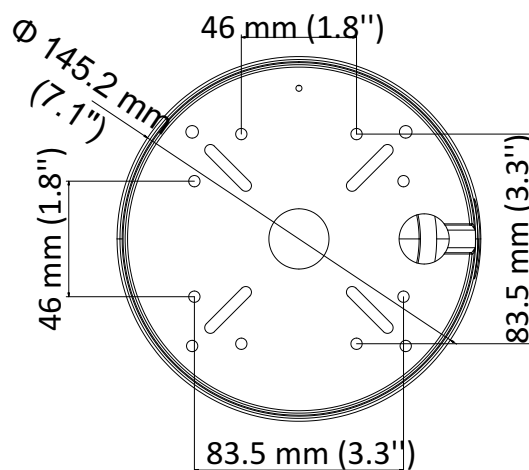

Order Model

DS-2CE56H0T-VPIT3ZF, DS-2CE56H0T-AVPIT3ZF

Dimension