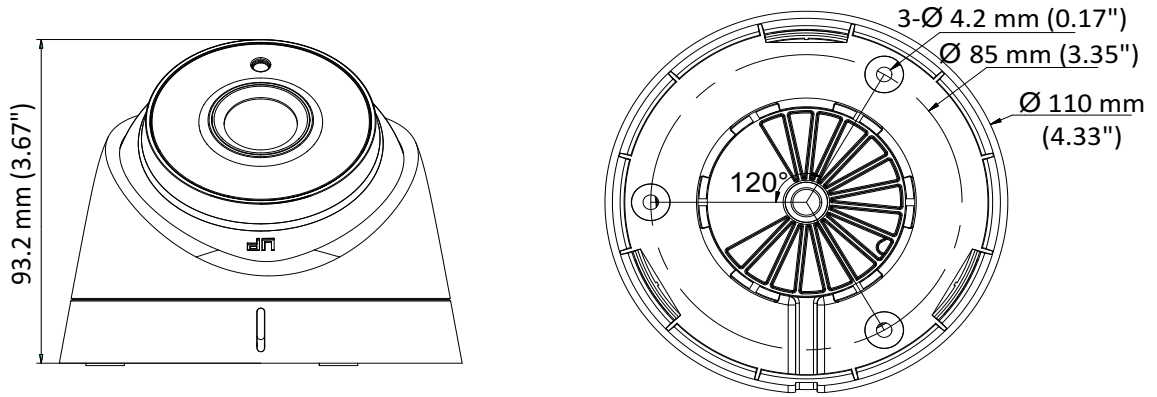

Order Model

DS-2CE56H0T-IT1E

Dimension