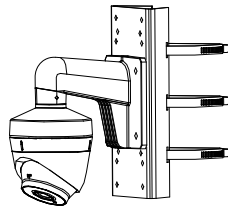

Order Model

DS-2CE56H0T-IT1E

Dimension

Accessory

DS-1272ZJ-110-TRS
Wall Mount

DS-1275ZJ-SUS
Vertical Pole Mount

DS-1276ZJ-SUS
Corner Mount

DS-1280ZJ-S
Junction Box

DS-1281ZJ-S
Inclined Ceiling Mount

Distributed by

HIKVISION

Headquarters

No.555 Qianmo Road, Binjiang District,
Hangzhou 310051, China
T +86-571-8807-5998
overseasbusiness@hikvision.com

Hikvision USA
T +1-909-895-0400
sales.usa@hikvision.com