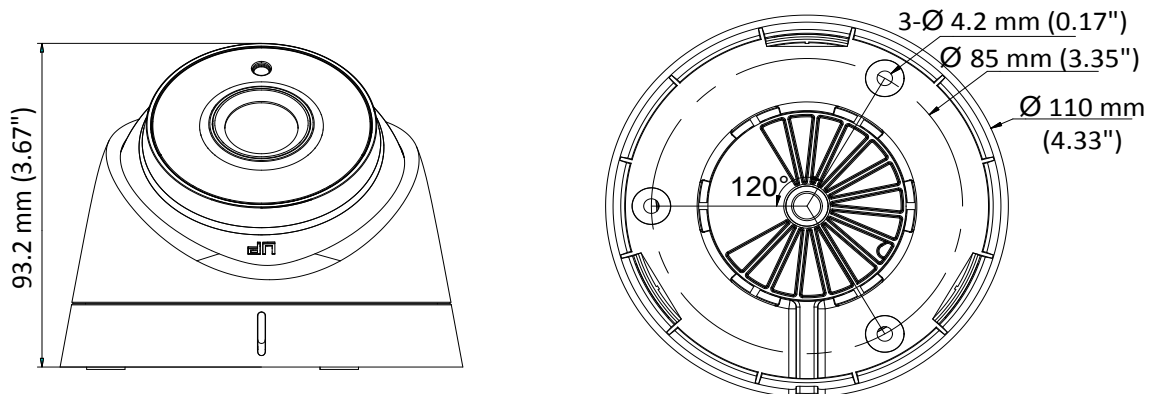

Order Model

DS-2CE56H0T-IT1F

Dimension