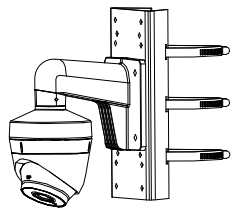

<b>Camera</b>	
Image Sensor	5 MP CMOS image sensor
Resolution	2560 (H) × 1944 (V)
Min. Illumination	Color: 0.01 Lux @ (F1.2, AGC ON), 0 Lux with IR
Shutter Time	PAL: 1/25 s to 1/50, 000 s NTSC: 1/30 s to 1/50, 000 s
Lens	2.8 mm, 3.6 mm, 6 mm fixed lens
Horizontal Field of View	85.5° (2.8 mm), 80.1° (3.6 mm), 57.1° (6 mm)
Lens Mount	M12
Day & Night	IR cut filter
Angle Adjustment	Pan: 0° to 360°; Tilt: 0° to 75°; Rotate: 0° to 360°
Synchronization	Internal synchronization
Frame Rate	PAL: 5 MP@20fps, 4 MP@25fps, 1080p@25fps NTSC: 5 MP@20fps, 4 MP@30fps, 1080p@30fps
<b>Menu</b>	
AGC	Support
D/N Mode	Auto/Color/BW (Black and White)
White Balance	ATW/MWB
BLC	Support
DWDR (Digital Wide Dynamic Range)	Support
Language	English
Functions	Brightness, Sharpness, DNR, Mirror, Smart IR
<b>Interface</b>	
Video Output	1Vp-p composite output (75 Ω/BNC)
Switch Button	TVI/AHD/CVI/CVBS
<b>General</b>	
Operating Conditions	-40 °C to 60 °C (-40 °F to 140 °F), humidity: 90% or less (non-condensation)
Power Supply	12 VDC ±25%
Power Consumption	Max. 4.3 W
Protection Level	IP67
Material	Enclosure: Plastic Main body: Metal
IR Range	Up to 20 m
Communication	Up the coax, Protocol: HIKVISION-C (TVI output)
Dimensions	∅ 110 mm × 93.2 mm ( ∅ 4.33" × 3.67")
Weight	350 g (0.77 lb.)

**Order Model**

DS-2CE56H0T-IT1F

**Dimension**

**Accessory**

**DS-1272ZJ-110-TRS**  
Wall Mount

**DS-1275ZJ**  
Vertical Pole Mount

**DS-1276ZJ**  
Corner Mount

**DS-1280ZJ-S**  
Junction Box

**DS-1281ZJ-S**  
Inclined Ceiling Mount

Distributed by

**HIKVISION®**

**Headquarters**

No.555 Qianmo Road, Binjiang District,  
Hangzhou 310051, China  
T +86-571-8807-5998  
overseasbusiness@hikvision.com