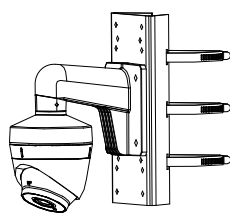

<b>Camera</b>	
Image Sensor	5 MP CMOS image sensor
Resolution	2560 (H) × 1944 (V)
Min. Illumination	Color: 0.01 Lux @ (F1.2, AGC ON), 0 Lux with IR
Shutter Time	PAL: 1/25 s to 1/50, 000 s NTSC: 1/30 s to 1/50, 000 s
Lens	2.8 mm, 3.6 mm, 6 mm, 8 mm, 12 mm fixed lens
Horizontal Field of View	85.5° (2.8 mm), 80.1° (3.6 mm), 57.1° (6 mm), 41° (8 mm), 25.7° (12 mm)
Lens Mount	M12
Day & Night	IR cut filter
Angle Adjustment	Pan: 0° to 360°; Tilt: 0° to 75°; Rotate: 0° to 360°
Synchronization	Internal synchronization
Frame Rate	PAL: 5 MP@20fps, 4MP@25fps, 1080p@25fps NTSC: 5MP@20fps, 4MP@30fps, 1080p@30fps
<b>Menu</b>	
AGC	Support
D/N Mode	Auto/Color/BW (Black and White)
White Balance	ATW/MWB
BLC	Support
DWDR (Digital Wide Dynamic Range)	Support
Language	English
Functions	Brightness, Sharpness, DNR, Mirror, Smart IR
<b>Interface</b>	
Video Output	1 HD analog output
<b>General</b>	
Operating Conditions	-40 °C to 60 °C (-40 °F to 140 °F), humidity: 90% or less (non-condensation)
Power Supply	12 VDC ±25%, PoC.af
Power Consumption	Max. 5.4 W
Protection Level	IP67
Material	Enclosure: Plastic Main body: Metal
IR Range	Up to 40 m
Communication	Up the coax, Protocol: HIKVISION-C (TVI output)
Dimensions	∅ 110 mm × 93.2 mm (∅ 4.33" × 3.67")
Weight	Approx. 340 g (0.75 lb.)

**Order Model**

DS-2CE56H0T-IT3E

**Dimension**

## Accessory

**DS-1272ZJ-110-TRS**  
Wall Mount

**DS-1275ZJ-SUS**  
Vertical Pole Mount

**DS-1276ZJ-SUS**  
Corner Mount

**DS-1280ZJ-S**  
Junction Box

**DS-1281ZJ-S**  
Inclined Ceiling Mount

Distributed by