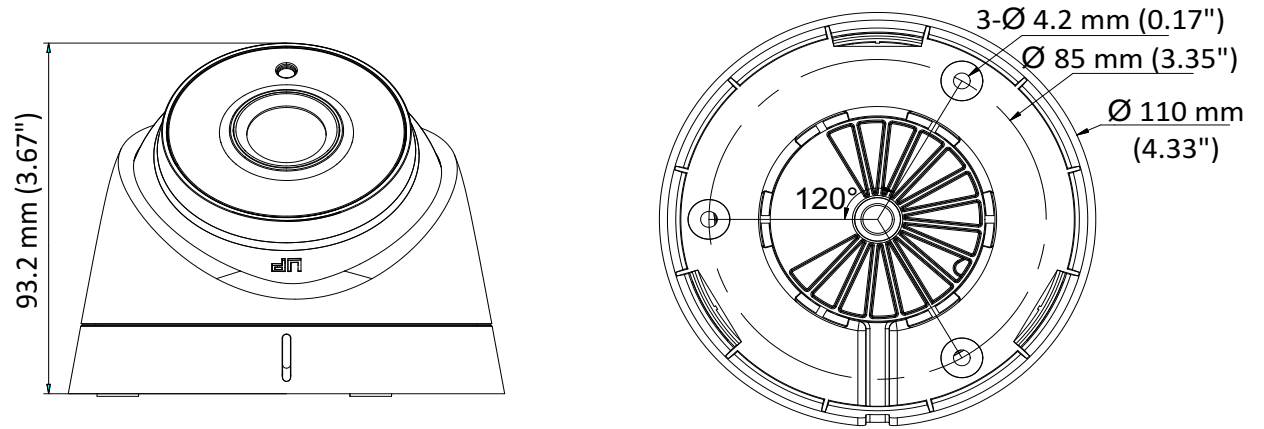

Order Model

DS-2CE56H0T-IT3E

Dimension