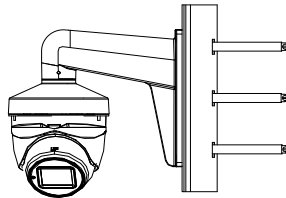

Order Model

DS-2CE56H0T-IT3ZE

Dimension

Accessory

DS-1273ZJ-130-TRL
Wall Mount

DS-1275ZJ-SUS
Vertical Pole Mount

DS-1276ZJ-SUS
Corner Mount

DS-1280ZJ-M
Junction Box

DS-1281ZJ-M
Inclined Ceiling Mount

Distributed by

HIKVISION

Headquarters

No.555 Qianmo Road, Binjiang District,
Hangzhou 310051, China
T +86-571-8807-5998
overseasbusiness@hikvision.com

Hikvision USA
T +1-909-895-0400
sales.usa@hikvision.com