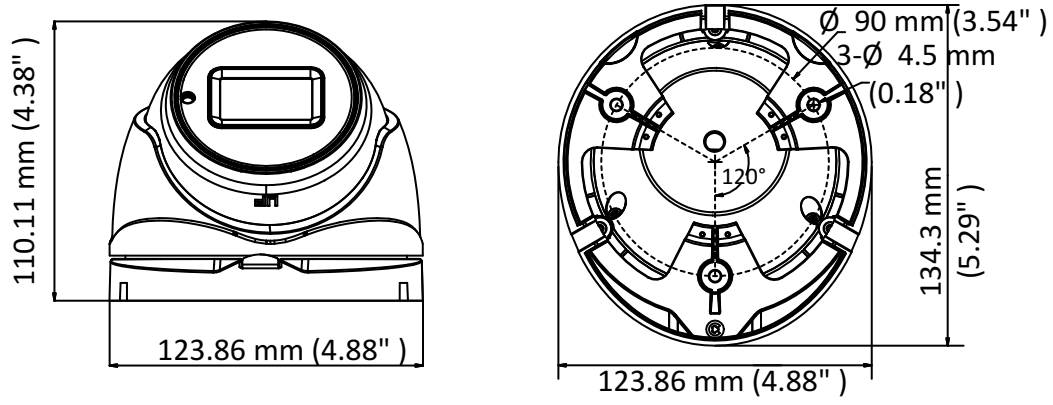

Order Model

DS-2CE56H0T-IT3ZE

Dimension