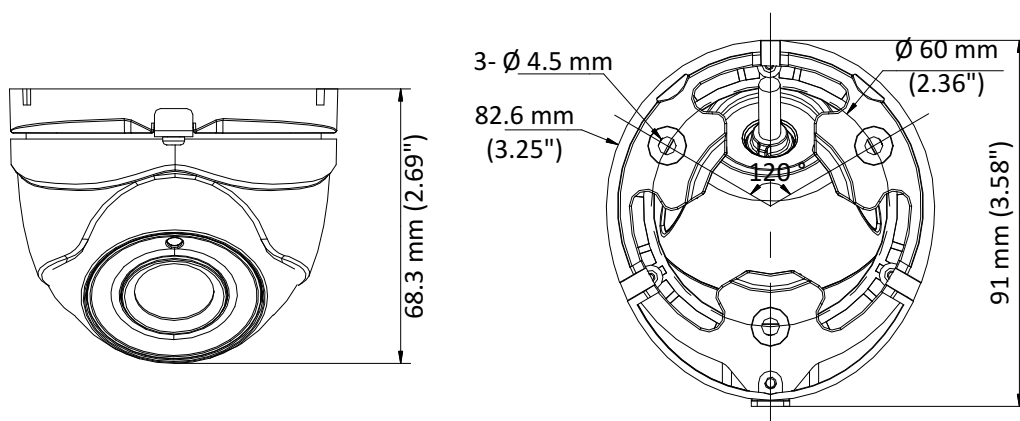

Key Features

- 5 MP high performance COMS
- 2560 × 1944 resolution
- 2.8 mm, 3.6 mm, 6 mm fixed lens
- EXIR 2.0, smart IR, up to 20 m IR distance
- OSD menu, 2D DNR, DWDR
- PoC.af
- IP67
- Up the coax (HIKVISION-C)

Specification

Camera	
Image Sensor	5 MP CMOS image sensor
Effective Pixels	2560 (H) × 1944 (V)
Min. Illumination	Color: 0.01 Lux @ (F1.2, AGC ON), 0 Lux with IR
Shutter Time	PAL: 1/25 s to 1/50, 000 s NTSC: 1/30 s to 1/50, 000 s
Lens	2.8 mm, 3.6 mm, 6 mm fixed Lens
Horizontal Field of View	85.5° (2.8 mm), 80.1° (3.6 mm), 57.1° (6 mm)
Lens Mount	M12
Day & Night	IR cut filter
Angle Adjustment	Pan: 0° to 360°; Tilt: 0° to 75°; Rotate: 0° to 360°
Synchronization	Internal synchronization
Frame Rate	PAL: 5 MP@20fps, 4 MP@25fps, 1080p@25fps NTSC: 5 MP@20fps, 4 MP@30fps, 1080p@30fps
Menu	
AGC	Support
D/N Mode	Auto/Color/BW (Black and White)
White Balance	ATW/MWB
BLC	Support
DWDR (Digital Wide Dynamic Range)	Support
Language	English
Functions	Brightness, Sharpness, DNR, Mirror, Smart IR
Interface	
Video Output	1 HD analog output
General	
Operating Conditions	-40 °C to 60 °C (-40 °F to 140 °F), humidity: 90% or less (non-condensation)
Power Supply	12 VDC ±25%, PoC.af
Power Consumption	Max. 4.3 W
Protection Level	IP67
Material	Metal
IR Range	Up to 20 m
Communication	Up the coax, Protocol: HIKVISION-C (TVI output)
Dimensions	91 mm × 82.6 mm × 68.3 mm (3.58" × 3.25" × 2.69")
Weight	Approx. 253 g (0.56 lb.)

Order Model

DS-2CE56H0T-ITME

Dimension

Accessory

DS-1272ZJ-110-TRS
Wall Mount

DS-1275ZJ
Vertical Pole Mount

DS-1276ZJ-SUS
Corner Mount

DS-1280ZJ-XS
Junction Box