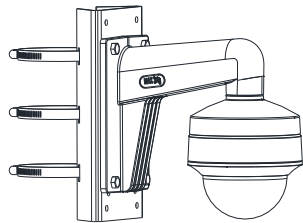

Camera	
Image Sensor	5 MP CMOS image sensor
Resolution	2560 (H) × 1944 (V)
Min. Illumination	Color: 0.01 Lux @ (F1.2, AGC ON), 0 Lux with IR
Shutter Time	PAL: 1/25 s to 1/50, 000 s NTSC: 1/30 s to 1/50, 000 s
Lens	2.7 mm to 13.5 mm motorized vari-focal lens
Horizontal Field of View	95.7° to 29.1°
Lens Mount	Φ 14
Day & Night	IR cut filter
Angle Adjustment	Pan: 0° to 340°; Tilt: 0° to 75°; Rotate: 0° to 355°
Synchronization	Internal synchronization
Frame Rate	PAL: 5 MP@20fps, 4 MP@25fps, 1080p@25fps NTSC: 5 MP@20fps, 4 MP@30fps, 1080p@30fps
Menu	
AGC	Support
D/N Mode	Auto/Color/BW (Black and White)
White Balance	ATW/MWB
BLC	Support
DWDR (Digital Wide Dynamic Range)	Support
Functions	Brightness, Sharpness, DNR, Mirror, Smart IR
Interface	
Video Output	1 HD analog output
General	
Operating Conditions	-40 °C to 60 °C (-40 °F to 140 °F), humidity: 90% or less (non-condensation)
Power Supply	12 VDC ±25%, PoC.af
Power Consumption	Max. 6.6 W
Material	Plastic
IR Range	Up to 40 m
Communication	Up the coax, Protocol: HIKVISION-C (TVI output)
Dimensions	Ø 136 mm × 101.9 mm (Ø 5.35" × 4.01")
Weight	Approx. 455 g (1.00 lb.)

Order Model

DS-2CE56H0T-ITZE

Dimension

Accessory

DS-1275ZJ-SUS
Vertical Pole Mount

DS-1273ZJ-130B
Wall Mount

DS-1276ZJ-SUS
Corner Mount

DS-1271ZJ-130
Pendant Mount