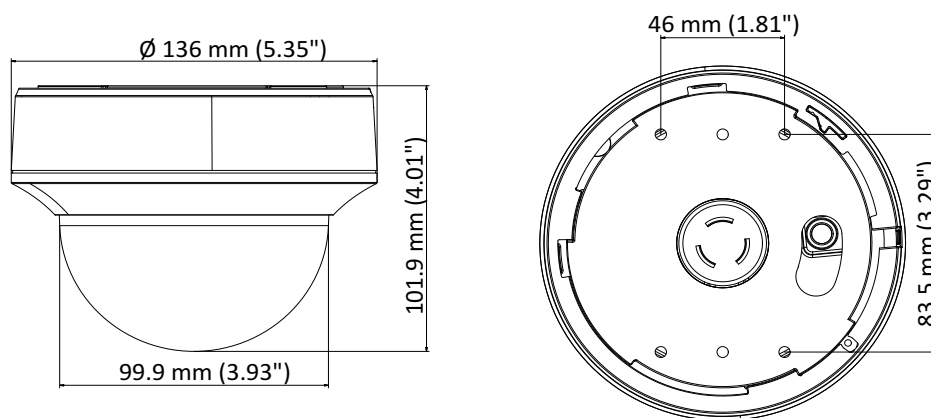

DS-2CE56H0T-ITZE 5 MP Dome Camera

Key Features

- 5 MP high performance COMS
- 2560 × 1944 resolution
- 2.7 mm to 13.5 mm motorized vari-focal lens
- EXIR 2.0, smart IR, up to 40 m IR distance
- OSD menu, 2D DNR, DWDR
- PoC.af
- Up the coax (HIKVISION-C)

Camera	
Image Sensor	5 MP CMOS image sensor
Resolution	2560 (H) × 1944 (V)
Min. Illumination	Color: 0.01 Lux @ (F1.2, AGC ON), 0 Lux with IR
Shutter Time	PAL: 1/25 s to 1/50, 000 s NTSC: 1/30 s to 1/50, 000 s
Lens	2.7 mm to 13.5 mm motorized vari-focal lens
Horizontal Field of View	95.7° to 29.1°
Lens Mount	Φ 14
Day & Night	IR cut filter
Angle Adjustment	Pan: 0° to 340°; Tilt: 0° to 75°; Rotate: 0° to 355°
Synchronization	Internal synchronization
Frame Rate	PAL: 5 MP@20fps, 4 MP@25fps, 1080p@25fps NTSC: 5 MP@20fps, 4 MP@30fps, 1080p@30fps
Menu	
AGC	Support
D/N Mode	Auto/Color/BW (Black and White)
White Balance	ATW/MWB
BLC	Support
DWDR (Digital Wide Dynamic Range)	Support
Functions	Brightness, Sharpness, DNR, Mirror, Smart IR
Interface	
Video Output	1 HD analog output
General	
Operating Conditions	-40 °C to 60 °C (-40 °F to 140 °F), humidity: 90% or less (non-condensation)
Power Supply	12 VDC ±25%, PoC.af
Power Consumption	Max. 6.6 W
Material	Plastic
IR Range	Up to 40 m
Communication	Up the coax, Protocol: HIKVISION-C (TVI output)
Dimensions	Ø 136 mm × 101.9 mm (Ø 5.35" × 4.01")
Weight	Approx. 455 g (1.00 lb.)

Order Model

DS-2CE56H0T-ITZE

Dimension

Accessory

DS-1275ZJ-SUS
Vertical Pole Mount

DS-1273ZJ-130B
Wall Mount

DS-1276ZJ-SUS
Corner Mount

DS-1271ZJ-130
Pendant Mount