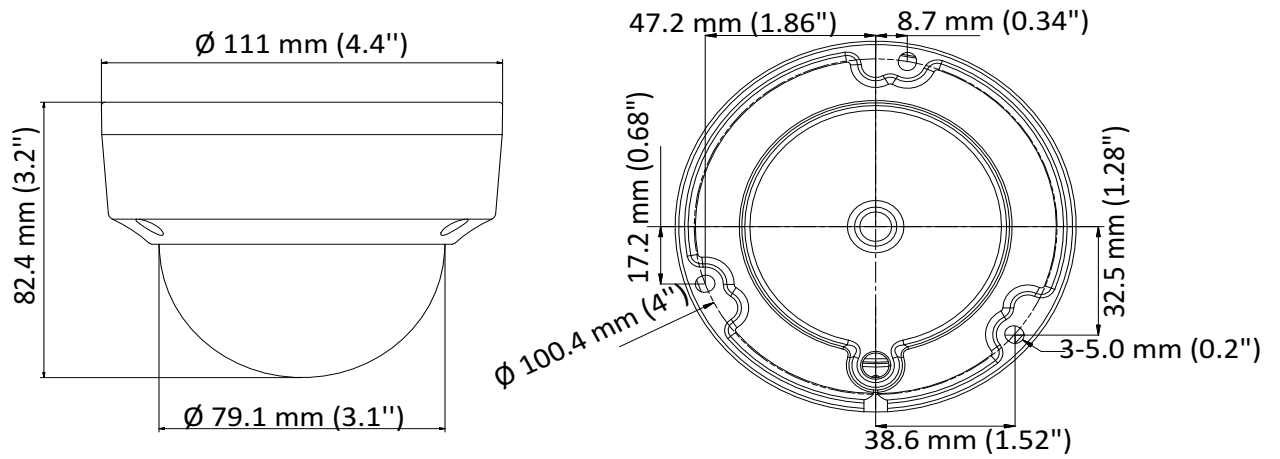

Order Model

DS-2CE56H0T-VPITE

Dimension