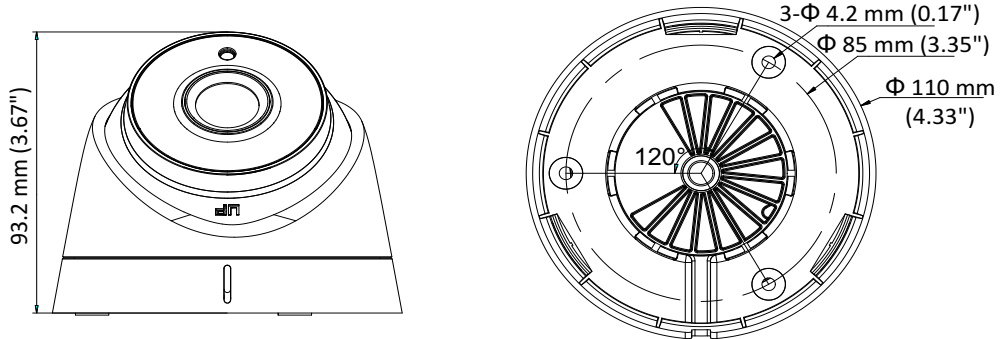

### Key Features

- 5 MP high-performance CMOS
- 2560 × 1944 resolution
- 2.8 mm, 3.6 mm, 6 mm fixed focal lens
- EXIR 2.0, Smart IR , up to 20 m IR distance
- OSD menu, DNR, DWDR
- IP67
- Up the Coax (HIKVISION-C)

## Specification

<b>Camera</b>	
Image Sensor	5 MP CMOS image sensor
Resolution	2560 (H) × 1944 (V)
Min. illumination	Color: 0.01 Lux @ (F1.2, AGC ON), 0 Lux with IR
Shutter Time	PAL: 1/25 s to 1/50, 000 s NTSC: 1/30 s to 1/50, 000 s
Lens	2.8 mm, 3.6 mm, 6 mm fixed focal lens
Horizontal Field of View	94.4° (2.8 mm), 72.4° (3.6 mm), 48.6° (6 mm)
Lens Mount	M12
Day & Night	IR cut filter
Angle Adjustment	Pan: 0° to 360°; Tilt: 0° to 75°; Rotate: 0° to 360°
Synchronization	Internal synchronization
Frame Rate	2560 × 1944@20fps, 2560 × 1944@12.5fps 2560 × 1440@30fps, 2560 × 1440@25fps (default) 1920 × 1080@30fps, 1920 × 1080@25fps
<b>Menu</b>	
AGC	Support
D/N Mode	Auto/Color/BW (Black and White)
White Balance	ATW/MWB
BLC	Support
DWDR (Digital Wide Dynamic Range)	Support
Language	English, Chinese
Functions	Brightness, Sharpness, DNR, Mirror, Smart IR
<b>Interface</b>	
Video Output	1 HD analog output
<b>General</b>	
Operating Conditions	-40 °C to 60 °C (-40 °F to 140 °F), humidity: 90% or less (non-condensation)
Power Supply	12 VDC ±25%
Power Consumption	Max. 5 W
Protection Level	IP67
Material	Metal & plastic
IR Range	Up to 20 m
Communication	Up the coax, Protocol: HIKVISION-C (TVI output)
Dimensions	Φ 110 mm × 93.2 mm (Φ 4.33" × 3.67")
Weight	350 g (0.77 lb.)

## Dimension